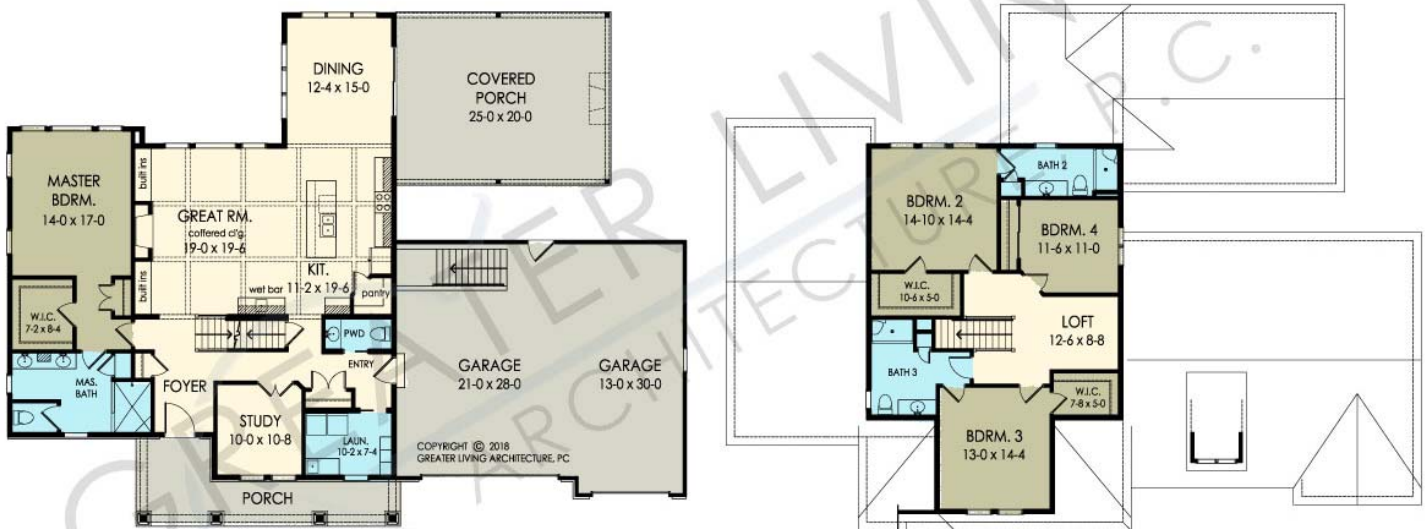

THE MAGELLAN

www.greaterliving.com

© Copyright 2018

*** Images shown may differ from final construction documents. ***

FIRST FLOOR	1906 sq.ft.	9'-0" First Floor Ceiling Height	WIDTH	79' 6"
SECOND FLOOR	1124 sq.ft.		DEPTH	60' 0"
TOTAL	3030 sq.ft.		PROJECT	5952C