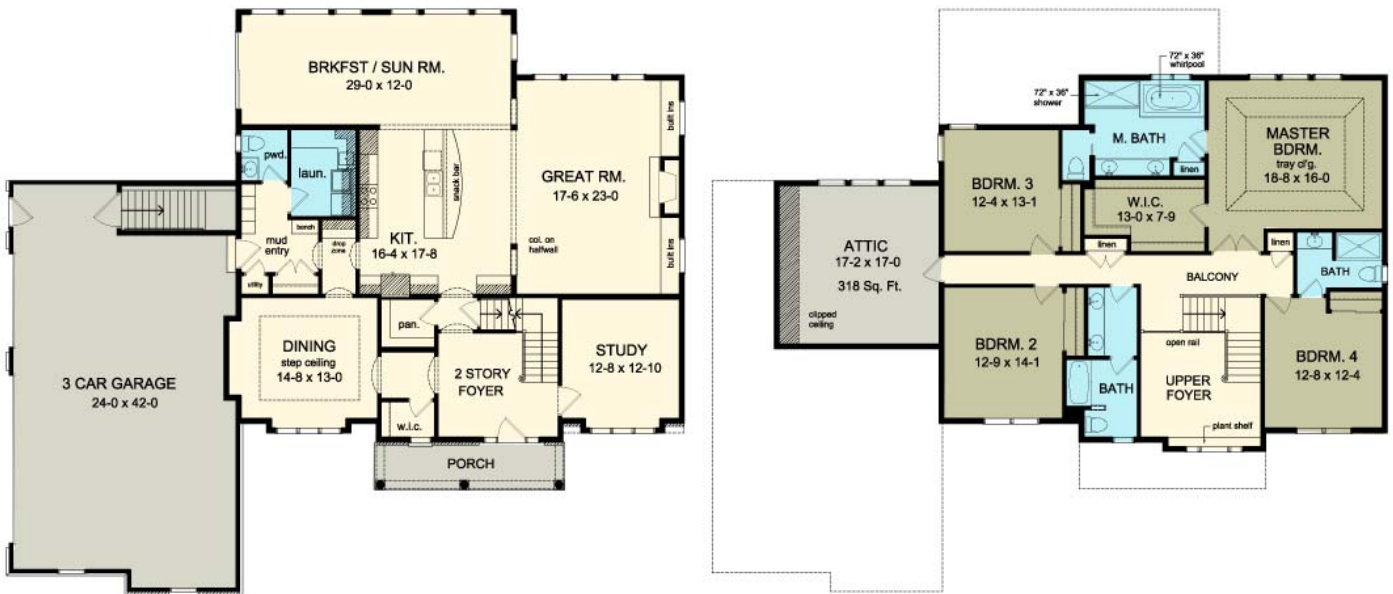

THE HAWKS HAVEN

www.greaterliving.com

© Copyright 2013

*** Images shown may differ from final construction documents. ***

FIRST FLOOR	2072 sq.ft.	9'-0" First Floor Ceiling Height	WIDTH	72' 4"
SECOND FLOOR	1634 sq.ft.		DEPTH	62' 4"
TOTAL	3706 sq.ft.		PROJECT	15243