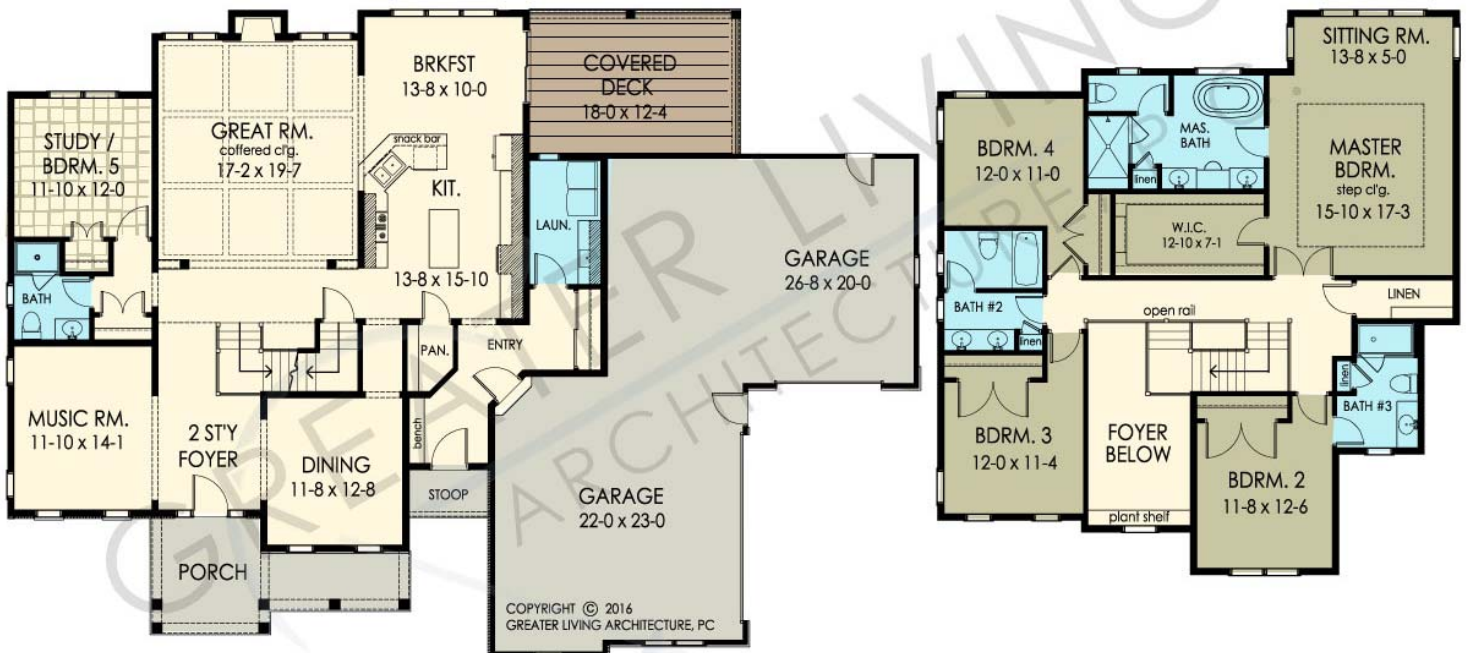

THE WILSHIRE

www.greaterliving.com

© Copyright 2016

*** Images shown may differ from final construction documents. ***

FIRST FLOOR	1916 sq.ft.	9'-0" First Floor Ceiling Height	WIDTH	78' 0"
SECOND FLOOR	1617 sq.ft.		DEPTH	55' 4"
TOTAL	3533 sq.ft.		PROJECT	5996F