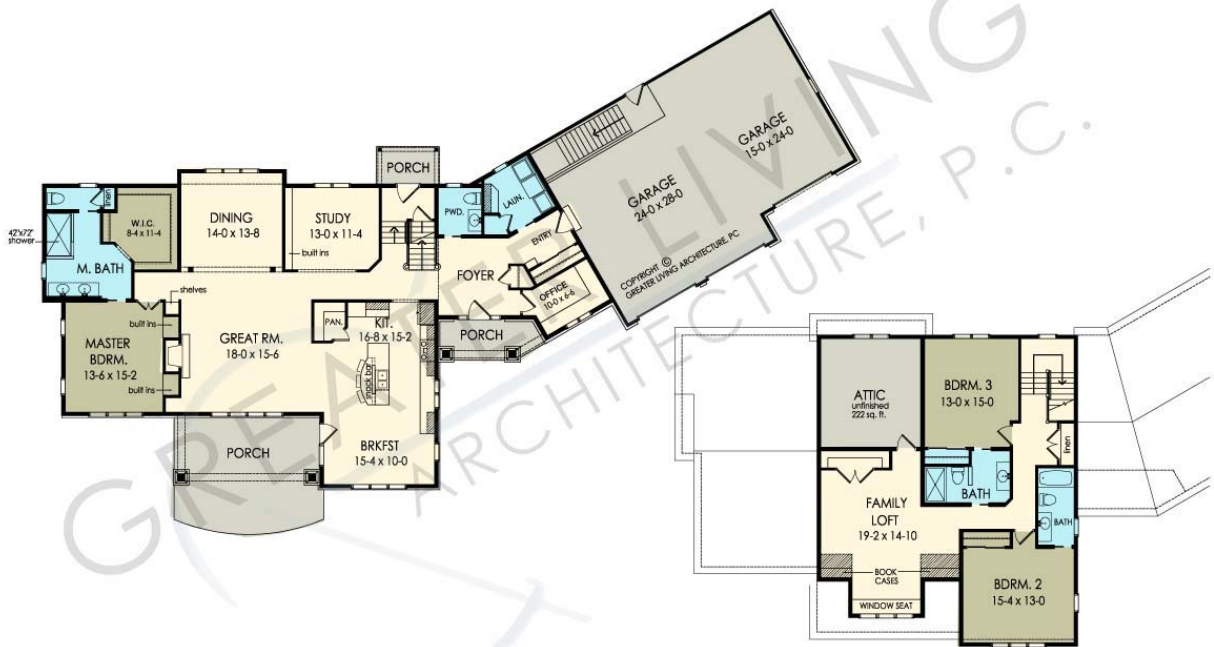

THE LAKEWOOD

www.greaterliving.com

© Copyright 2015

*** Images shown may differ from final construction documents. ***

| | | | | |
|--------------|-------------|---|---------|---------|
| FIRST FLOOR | 2311 sq.ft. | 9'-0" First Floor Ceiling Height | WIDTH | 112' 7" |
| SECOND FLOOR | 1201 sq.ft. | | DEPTH | 72' 3" |
| TOTAL | 3512 sq.ft. | | PROJECT | 15133 |