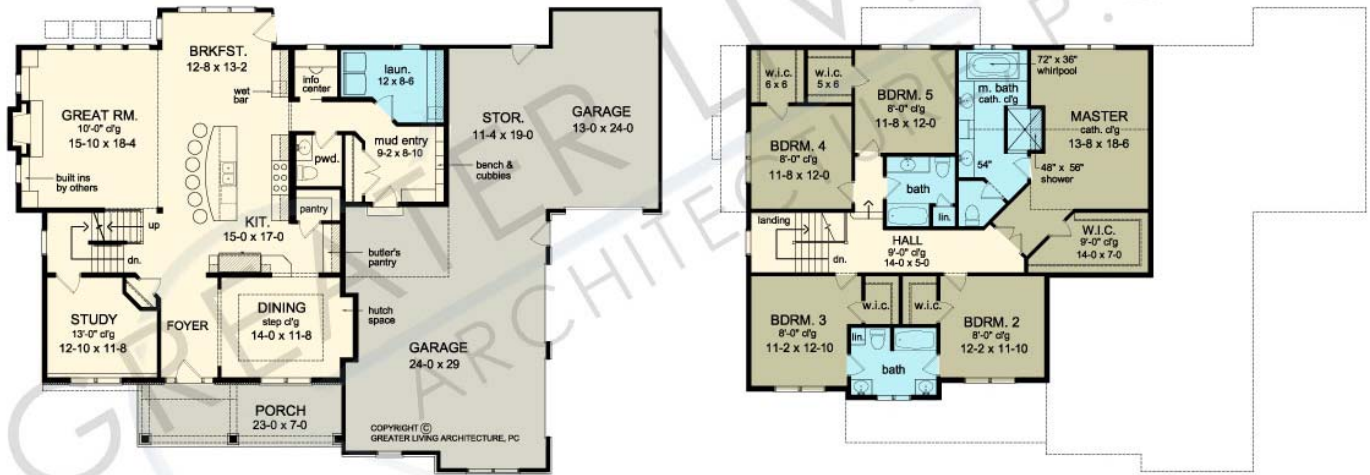

## THE ARDMORE

www.greaterliving.com

© Copyright 2011

\*\*\* Images shown may differ from final construction documents. \*\*\*

FIRST FLOOR	1718 sq.ft.	<b>9'-0" First Floor Ceiling Height</b>	WIDTH	<b>74' 8"</b>
SECOND FLOOR	1720 sq.ft.		DEPTH	<b>53' 8"</b>
TOTAL	3438 sq.ft.		PROJECT	<b>15185</b>