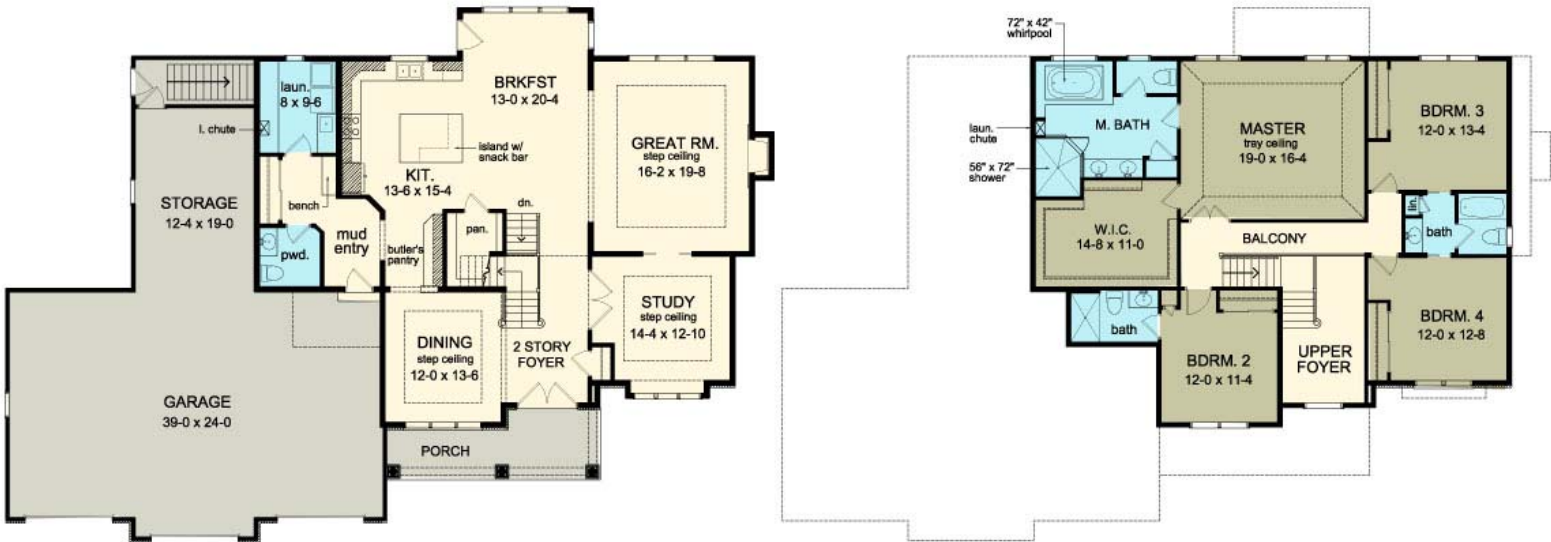

## THE MILL VALLEY

www.greaterliving.com

© Copyright 2013

\*\*\* Images shown may differ from final construction documents. \*\*\*

FIRST FLOOR	1764 sq.ft.	<b>9'-0" First Floor Ceiling Height</b>	WIDTH	<b>77' 4"</b>
SECOND FLOOR	1584 sq.ft.		DEPTH	<b>55' 0"</b>
TOTAL	3348 sq.ft.		PROJECT	<b>15235B</b>