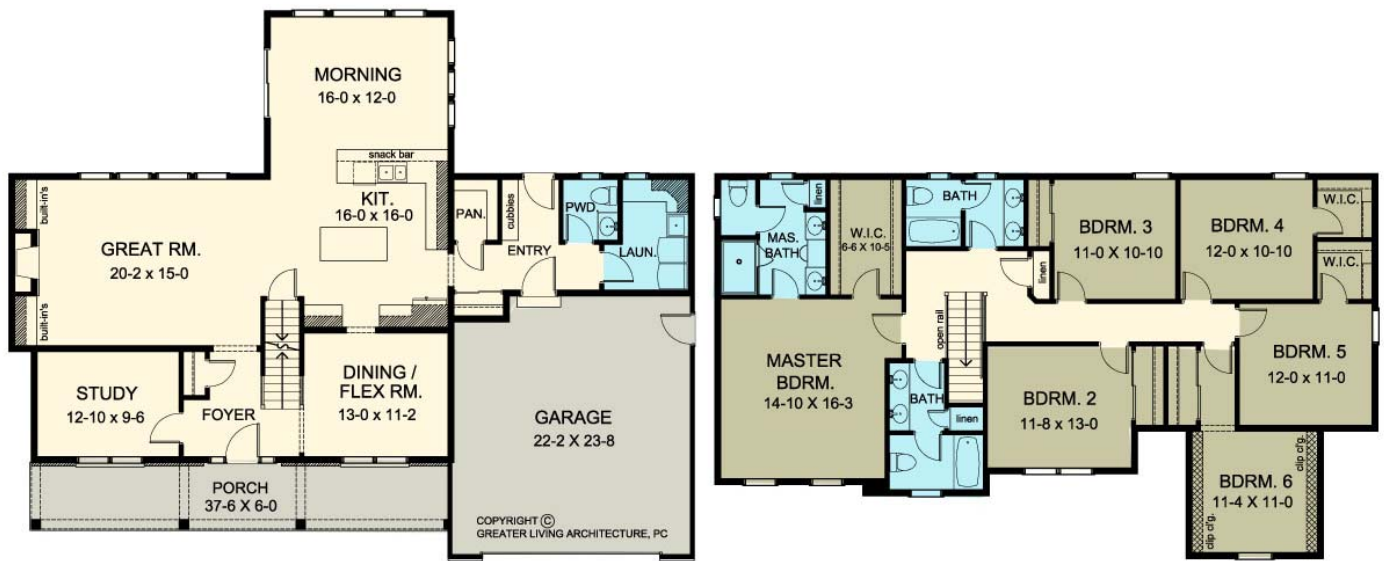

THE RAVENSWOOD

www.greaterliving.com

© Copyright 2014

*** Images shown may differ from final construction documents. ***

FIRST FLOOR	1519 sq.ft.	9'-0" First Floor Ceiling Height	WIDTH	59' 8"
SECOND FLOOR	1705 sq.ft.		DEPTH	49' 4"
TOTAL	3224 sq.ft.		PROJECT	5898F