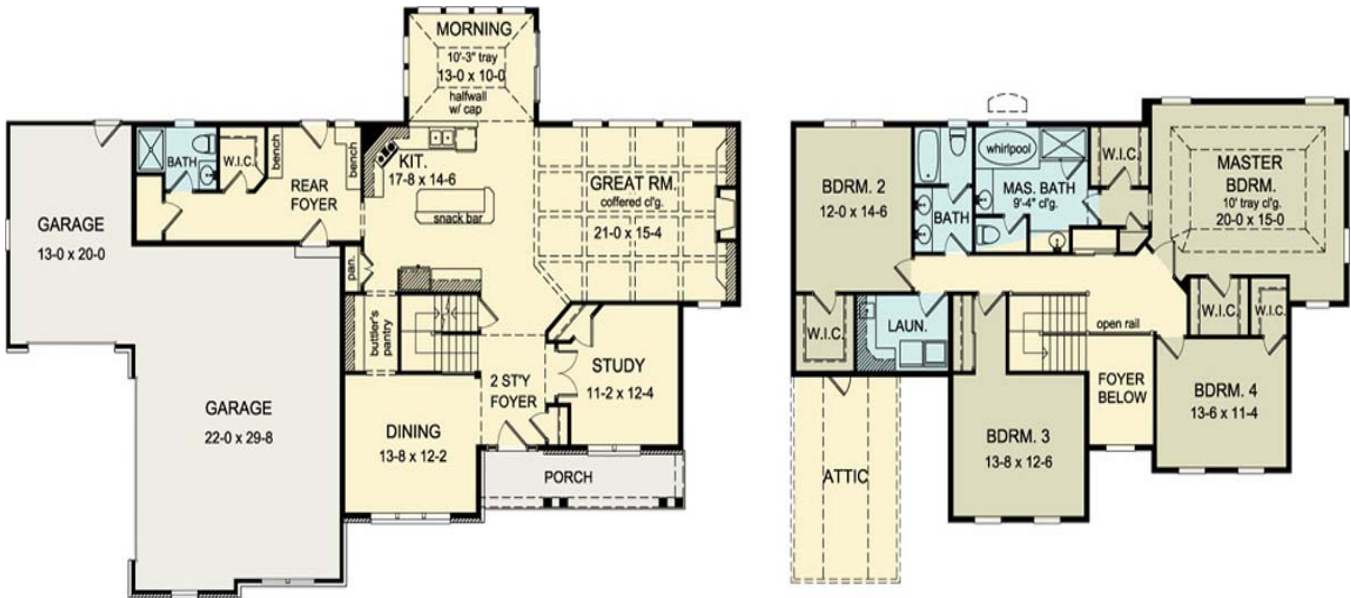

THE CAMBRIA

www.greaterliving.com

© Copyright 2007

FIRST FLOOR	1598 sq.ft.	9'-0" First Floor Ceiling Height	WIDTH	76' 4"
SECOND FLOOR	1595 sq.ft.		DEPTH	52' 0"
TOTAL	3193 sq.ft.		PROJECT	15030