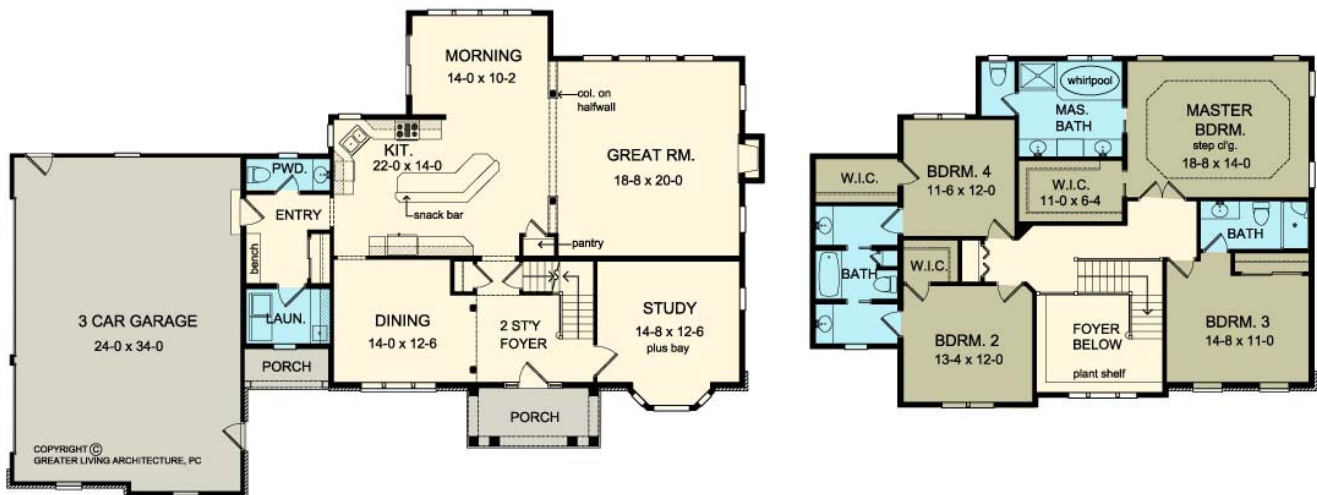

THE BELVEDERE

www.greaterliving.com

© Copyright 2005

**** Images shown may differ from final construction documents. ****

FIRST FLOOR	1669 sq.ft.	9'-0" First Floor Ceiling Height	WIDTH	75' 4"
SECOND FLOOR	1503 sq.ft.		DEPTH	49' 8"
TOTAL	3172 sq.ft.		PROJECT	5981