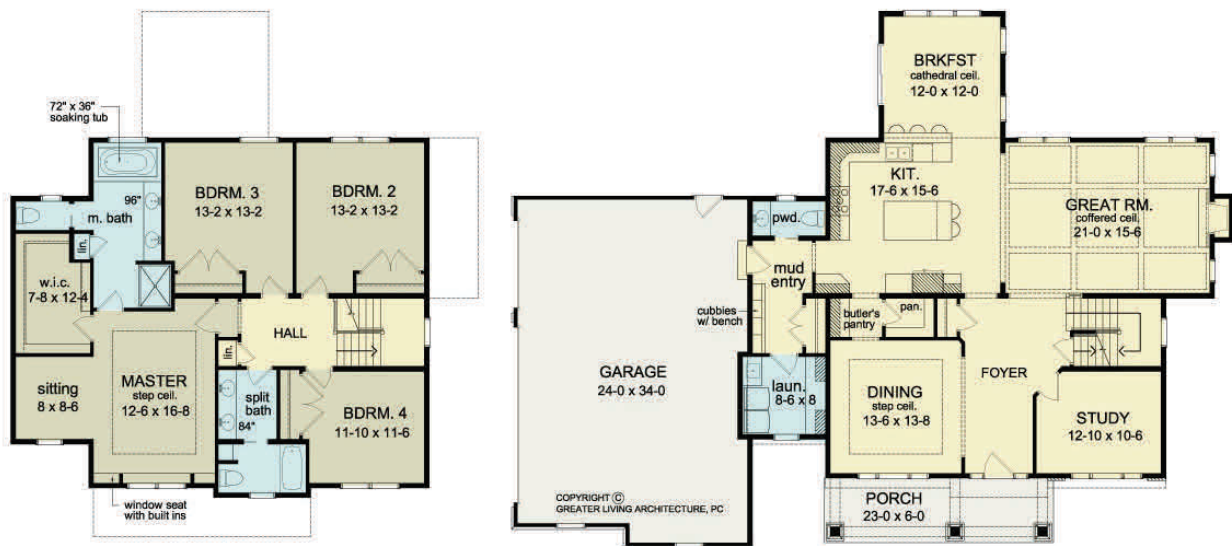

THE BOWER HOUSE

www.greaterliving.com

© Copyright 2011

*** Images shown may differ from final construction documents. ***

| | | | | |
|--------------|-------------|-----------------------------------------|---------|---------------|
| FIRST FLOOR | 1685 sq.ft. | 9'-0" First Floor Ceiling Height | WIDTH | 72' 0" |
| SECOND FLOOR | 1474 sq.ft. | | DEPTH | 55' 0" |
| TOTAL | 3159 sq.ft. | | PROJECT | 15197 |