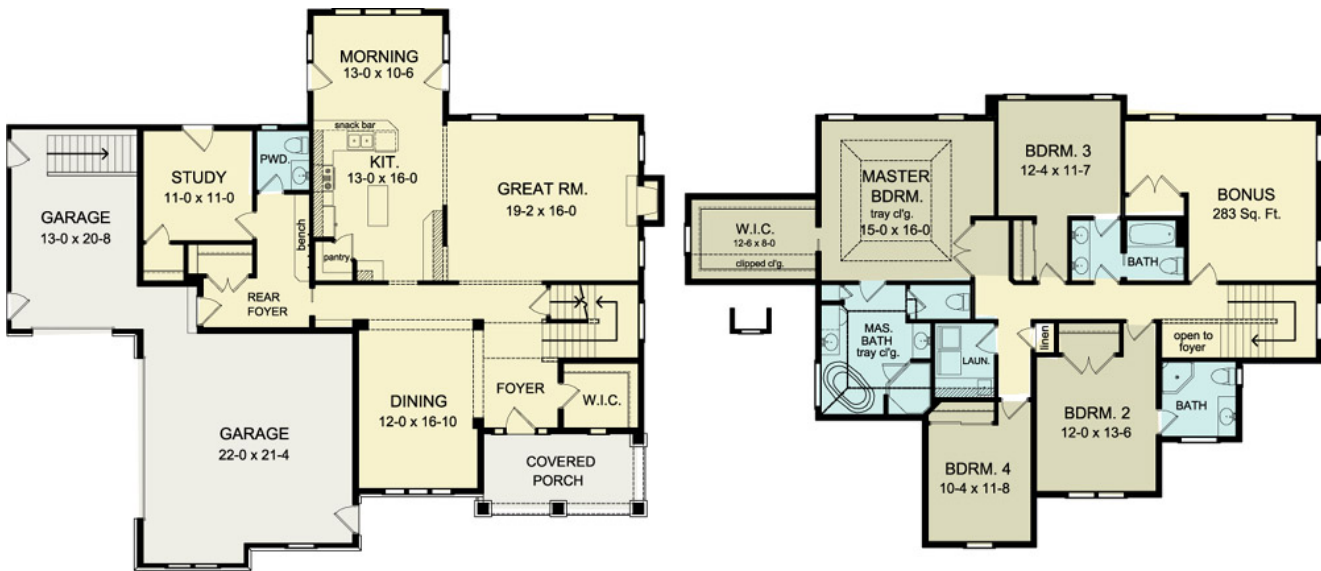

**THE CALABASAS**

www.greaterliving.com

© Copyright 2008

FIRST FLOOR	1564 sq.ft.	<b>9'-0" First Floor Ceiling Height</b>	WIDTH	<b>63' 6"</b>
SECOND FLOOR	1584 sq.ft.		DEPTH	<b>55' 6"</b>
TOTAL	3148 sq.ft.		PROJECT	<b>5893C</b>