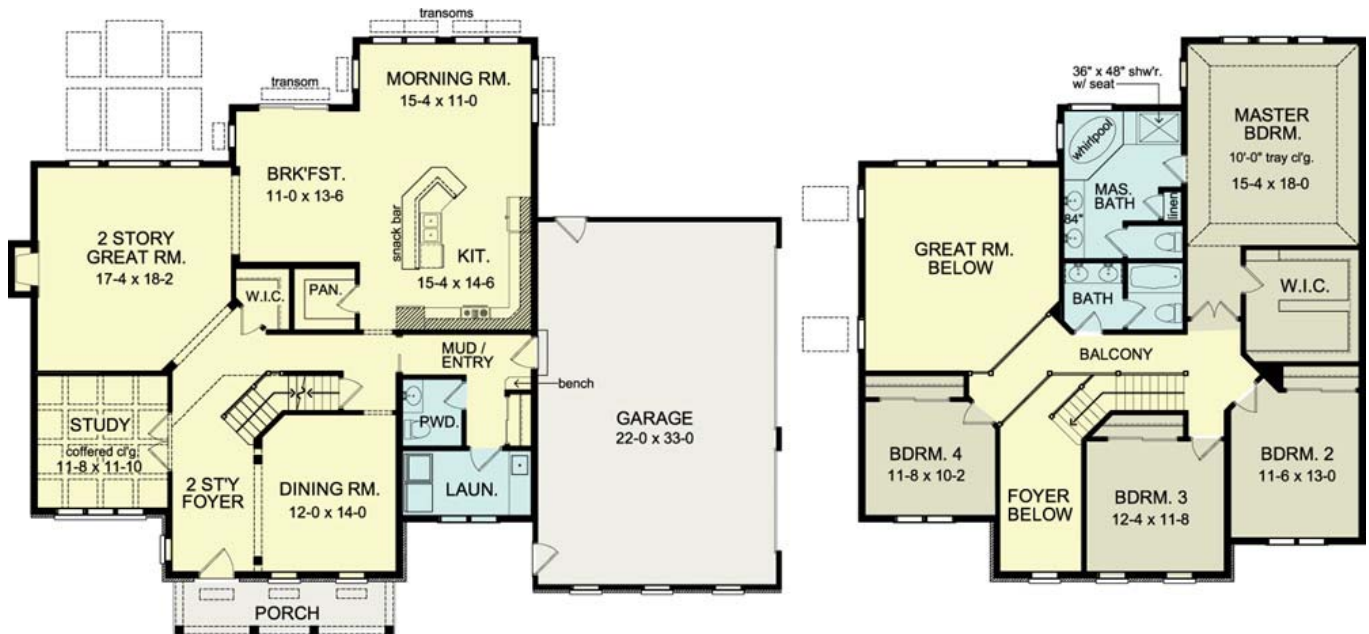

THE HOLLIS

www.greaterliving.com

© Copyright 2008

FIRST FLOOR	1772 sq.ft.	9'-0" First Floor Ceiling Height	WIDTH	66' 8"
SECOND FLOOR	1375 sq.ft.		DEPTH	32' 0"
TOTAL	3147 sq.ft.		PROJECT	15076