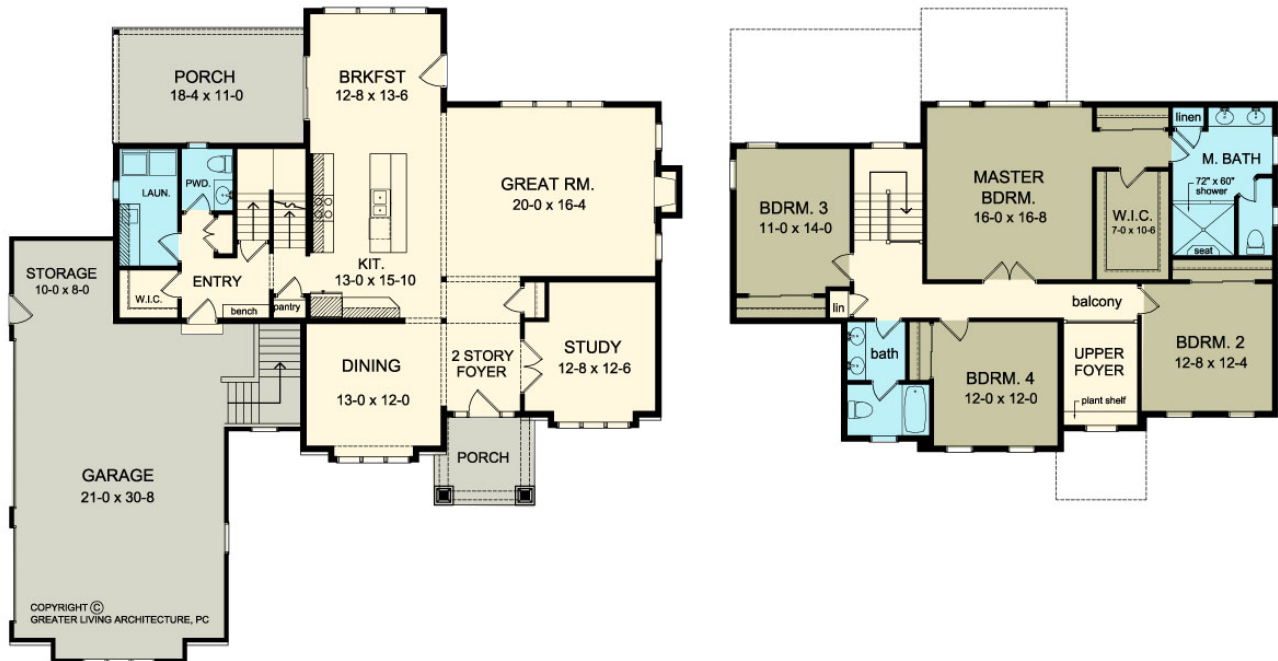

THE MAXWELL

www.greaterliving.com

© Copyright 2013

*** Images shown may differ from final construction documents. ***

FIRST FLOOR	1551 sq.ft.	9'-0" First Floor Ceiling Height	WIDTH	62' 8"
SECOND FLOOR	1426 sq.ft.		DEPTH	63' 0"
TOTAL	2977 sq.ft.		PROJECT	15255D