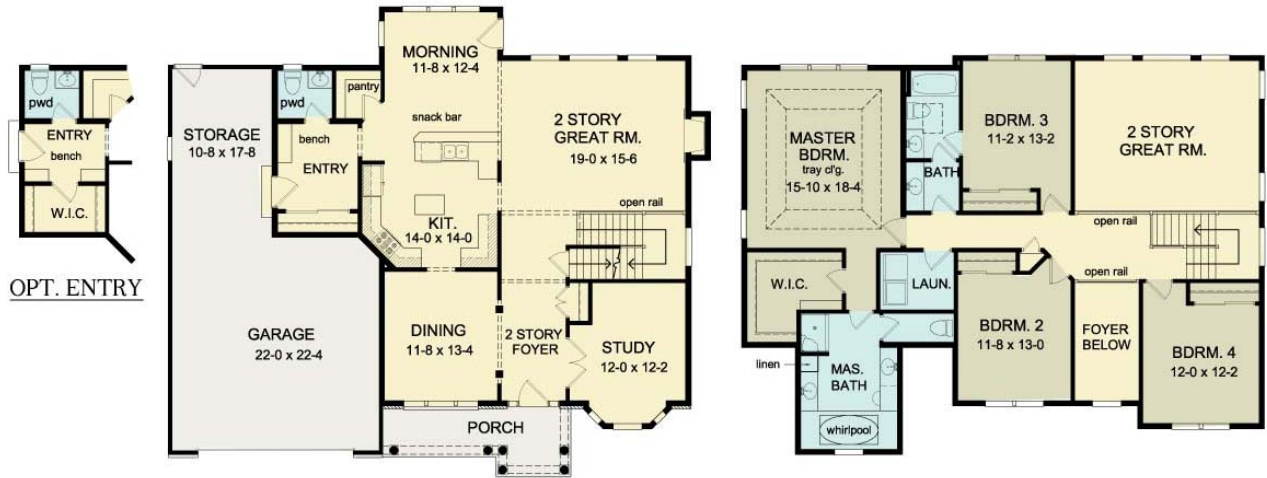

THE SENECA

www.greaterliving.com

© Copyright 2004

*** Images shown may differ from final construction documents. ***

FIRST FLOOR	1429 sq.ft.	9'-0" First Floor Ceiling Height	WIDTH	53' 8"
SECOND FLOOR	1535 sq.ft.		DEPTH	48' 4"
TOTAL	2964 sq.ft.		PROJECT	5943