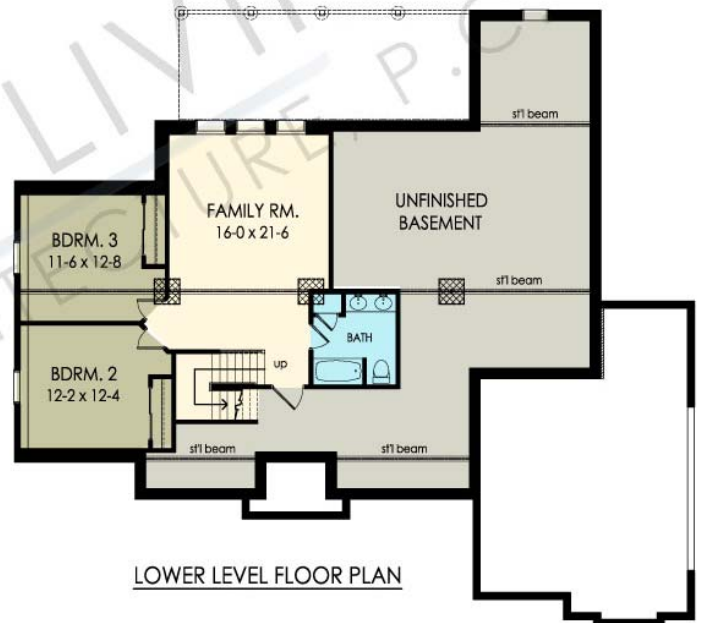

**THE BENTON PARK**

www.greaterliving.com

© Copyright 2017

\*\*\* Images shown may differ from final construction documents. \*\*\*

FIRST FLOOR	2036 sq.ft.	<b>9'-0" First Floor Ceiling Height</b>	WIDTH	<b>67' 8"</b>
LOWER LEVEL	918 sq.ft.		DEPTH	<b>61' 4"</b>
TOTAL	2954 sq.ft.		PROJECT	<b>2527C</b>