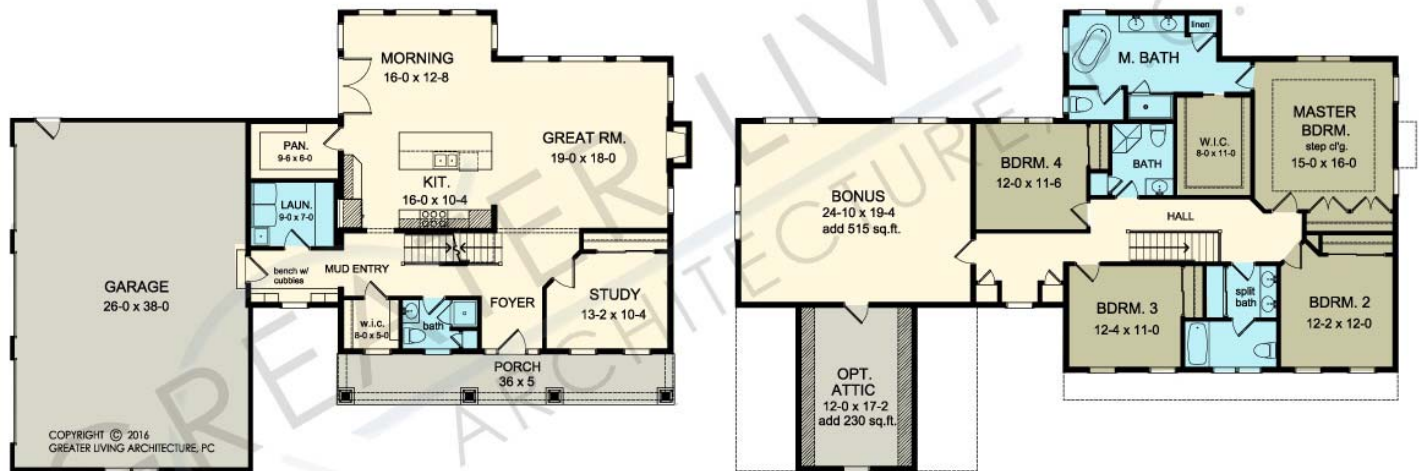

THE RADCLIFFE

www.greaterliving.com

© Copyright 2016

*** Images shown may differ from final construction documents. ***

FIRST FLOOR	1440 sq.ft.	9'-0" First Floor Ceiling Height	WIDTH	71' 4"
SECOND FLOOR	1512 sq.ft.		DEPTH	49' 8"
TOTAL	2952 sq.ft.		PROJECT	15340