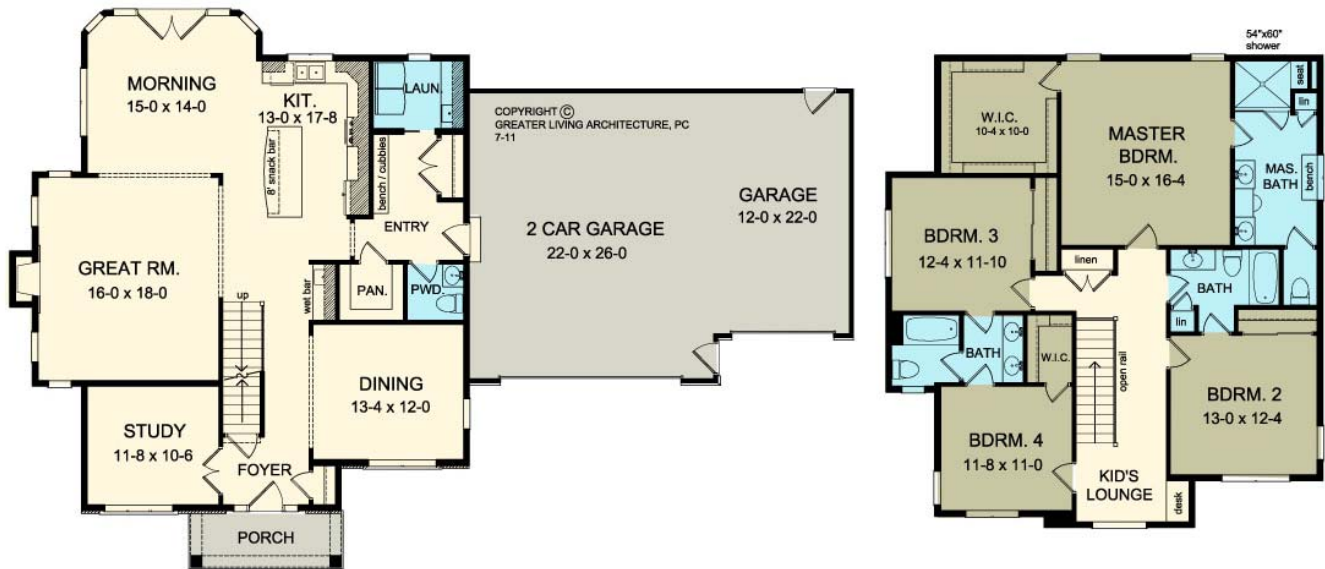

## THE WILLOW BEND

www.greaterliving.com

© Copyright 2014

\*\*\* Images shown may differ from final construction documents. \*\*\*

FIRST FLOOR	1481 sq.ft.	<b>9'-0" First Floor Ceiling Height</b>	WIDTH	<b>72' 8"</b>
SECOND FLOOR	1463 sq.ft.		DEPTH	<b>47' 4"</b>
TOTAL	2944 sq.ft.		PROJECT	<b>15317</b>