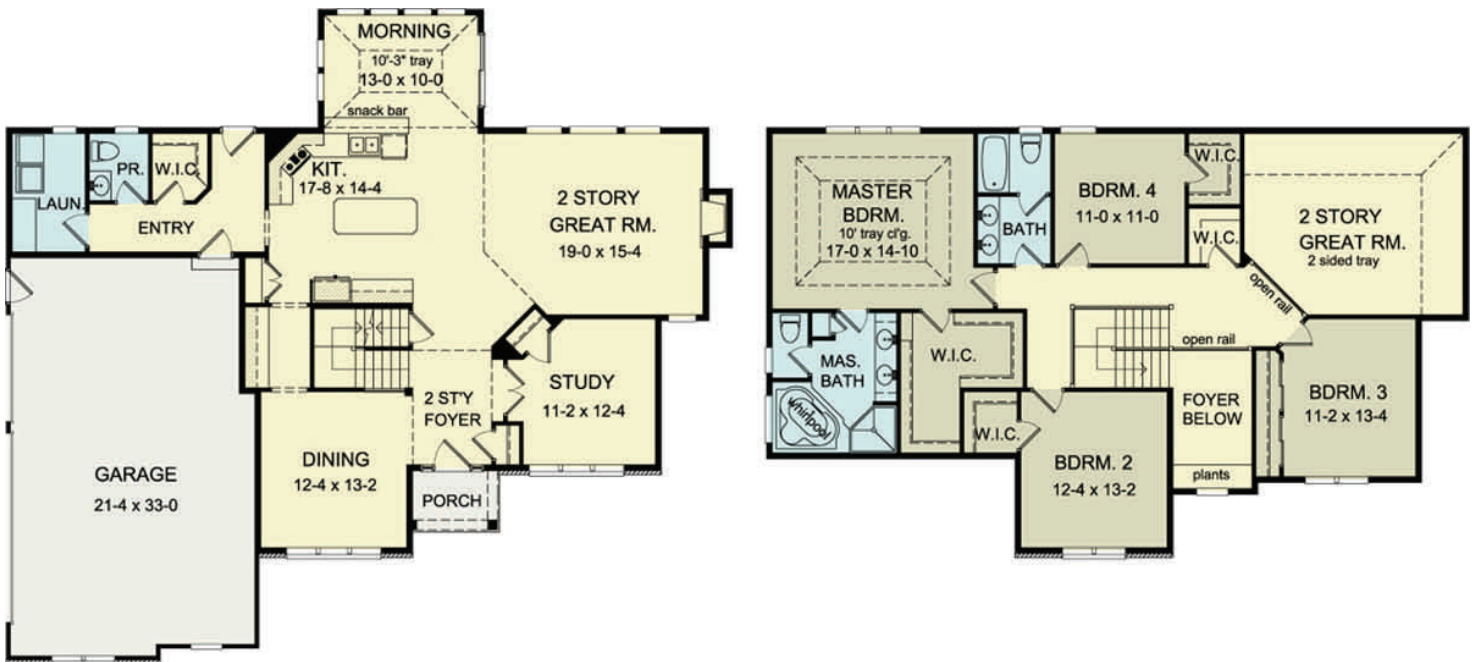

THE GORHAM

www.greaterliving.com

© Copyright 2006

FIRST FLOOR	1540 sq.ft.	9'-0" First Floor Ceiling Height	WIDTH	59' 4"
SECOND FLOOR	1399 sq.ft.		DEPTH	55' 4"
TOTAL	2939 sq.ft.		PROJECT	5963G