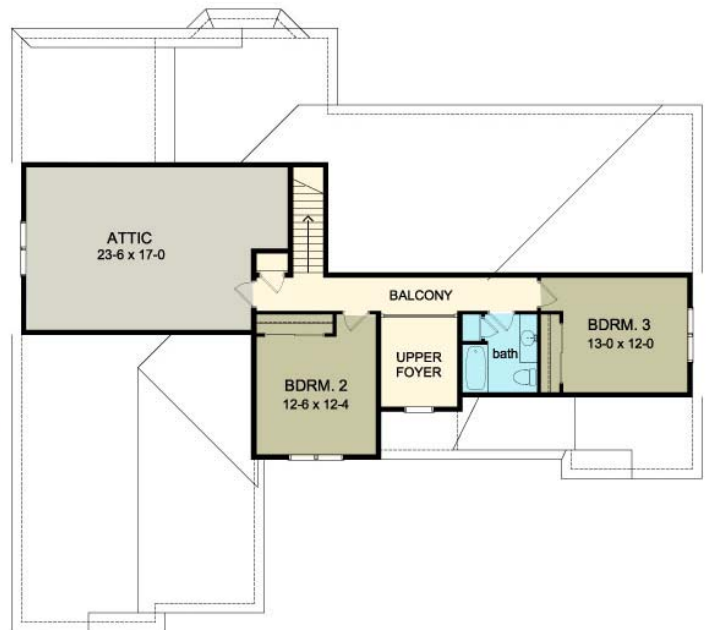

THE COLLETTE

www.greaterliving.com

© Copyright 2010

*** Images shown may differ from final construction documents. ***

FIRST FLOOR	2258 sq.ft.	9'-0" First Floor Ceiling Height	WIDTH	70' 0"
SECOND FLOOR	676 sq.ft.		DEPTH	61' 0"
TOTAL	2934 sq.ft.		PROJECT	15135