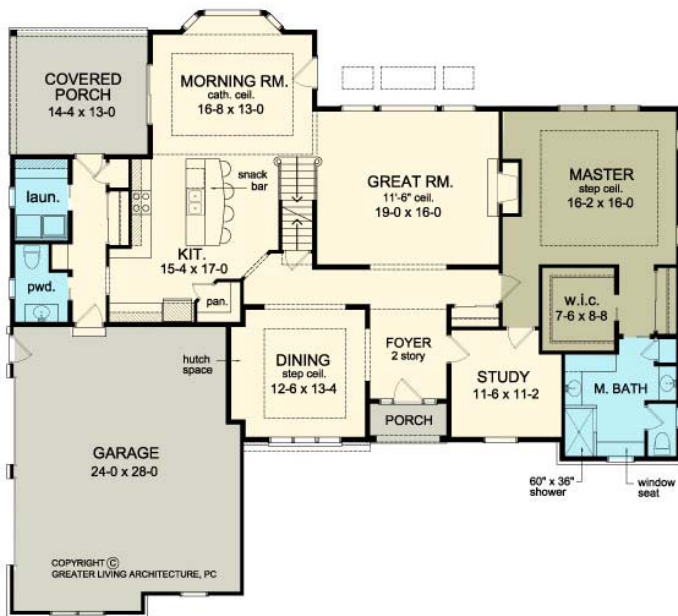

THE COLLETTE

www.greaterliving.com

© Copyright 2010

*** Images shown may differ from final construction documents. ***

FIRST FLOOR	2258 sq.ft.	9'-0" First Floor Ceiling Height	WIDTH	70' 0"
SECOND FLOOR	676 sq.ft.		DEPTH	61' 0"
TOTAL	2934 sq.ft.		PROJECT	15135