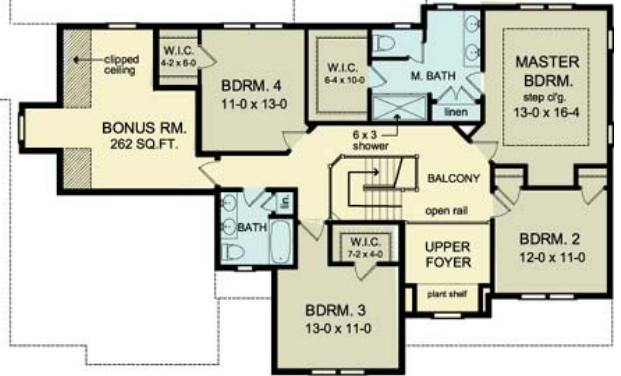

THE MORRISTOWN

www.greaterliving.com

© Copyright 2008

FIRST FLOOR	1553 sq.ft.	9'-0" First Floor Ceiling Height	WIDTH	78' 0"
SECOND FLOOR	1340 sq.ft.		DEPTH	50' 0"
TOTAL	2893sq.ft.		PROJECT	15101