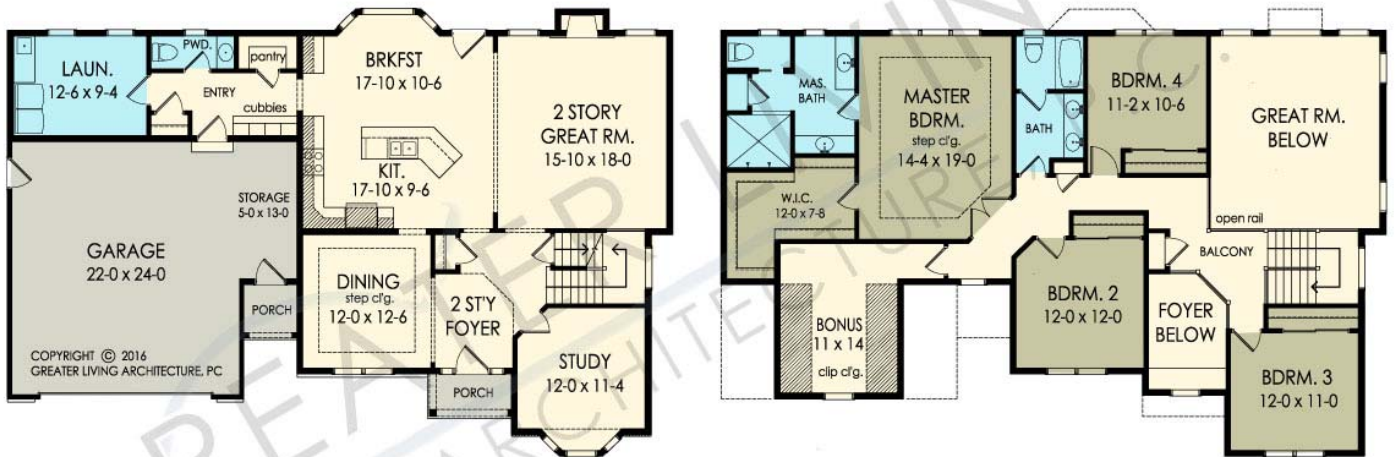

THE WINGERDEN

www.greaterliving.com

© Copyright 2016

*** Images shown may differ from final construction documents. ***

FIRST FLOOR	1475 sq.ft.	9'-0" First Floor Ceiling Height	WIDTH	62' 0"
SECOND FLOOR	1406 sq.ft.		DEPTH	37' 0"
TOTAL	2881 sq.ft.		PROJECT	5918H