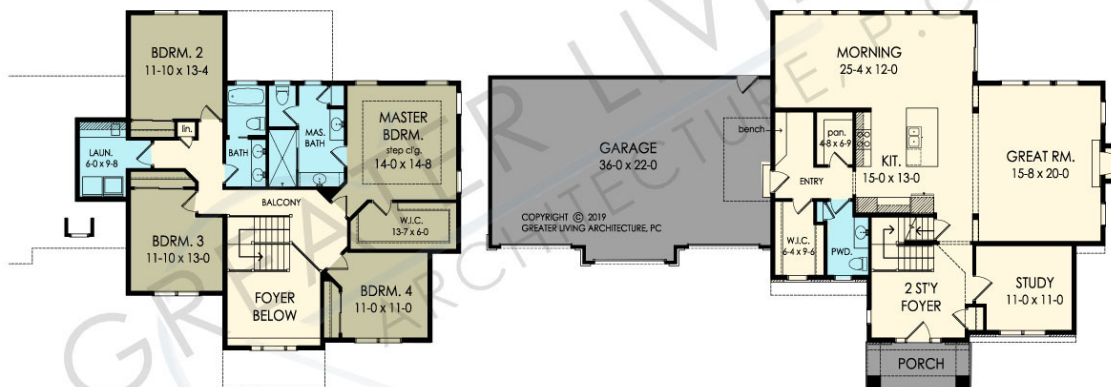

## THE ROXWELL

www.greaterliving.com

© Copyright 2019

\*\*\*\* Images shown may differ from final construction documents. \*\*\*

FIRST FLOOR	1502 sq.ft.	<b>9'-0" First Floor Ceiling Height</b>	WIDTH	<b>76' 8"</b>
SECOND FLOOR	1373 sq.ft.		DEPTH	<b>48' 4"</b>
TOTAL	2875 sq.ft.		PROJECT	<b>15134J</b>