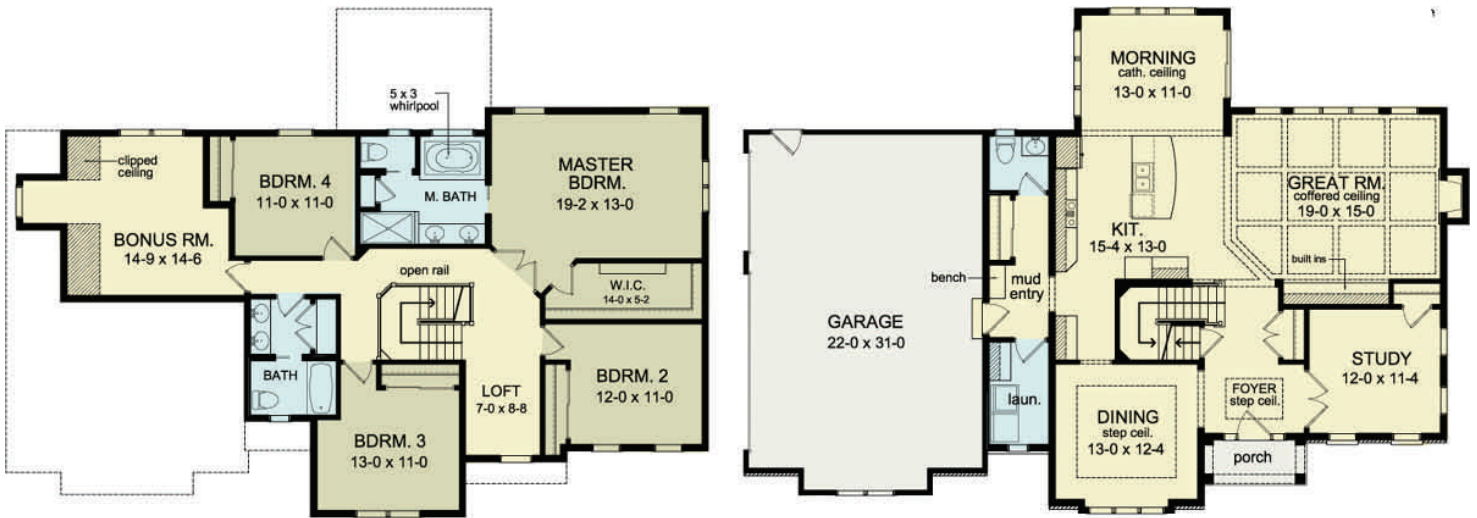

THE STERLING

www.greaterliving.com

© Copyright 2009

FIRST FLOOR	1465 sq.ft.	9'-0" First Floor Ceiling Height	WIDTH	63' 8"
SECOND FLOOR	1368 sq.ft.		DEPTH	45' 4"
TOTAL	2833 sq.ft.		PROJECT	15127B