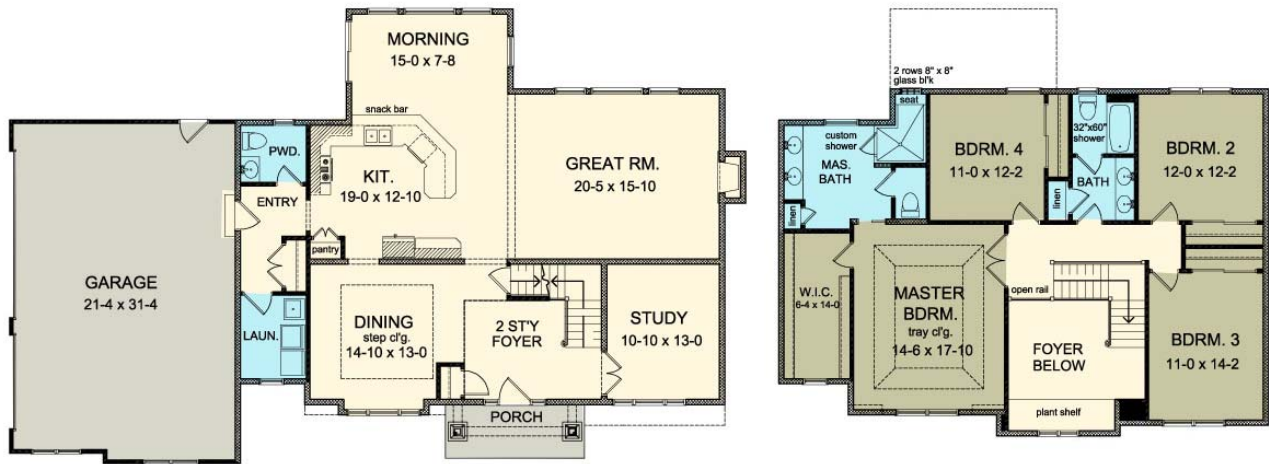

THE ORCHARD VALLEY

www.greaterliving.com

© Copyright 2013

**** Images shown may differ from final construction documents. ***

FIRST FLOOR	1512 sq.ft.	9'-0" First Floor Ceiling Height	WIDTH	68' 8"
SECOND FLOOR	1303 sq.ft.		DEPTH	43' 8"
TOTAL	2815 sq.ft.		PROJECT	15040U