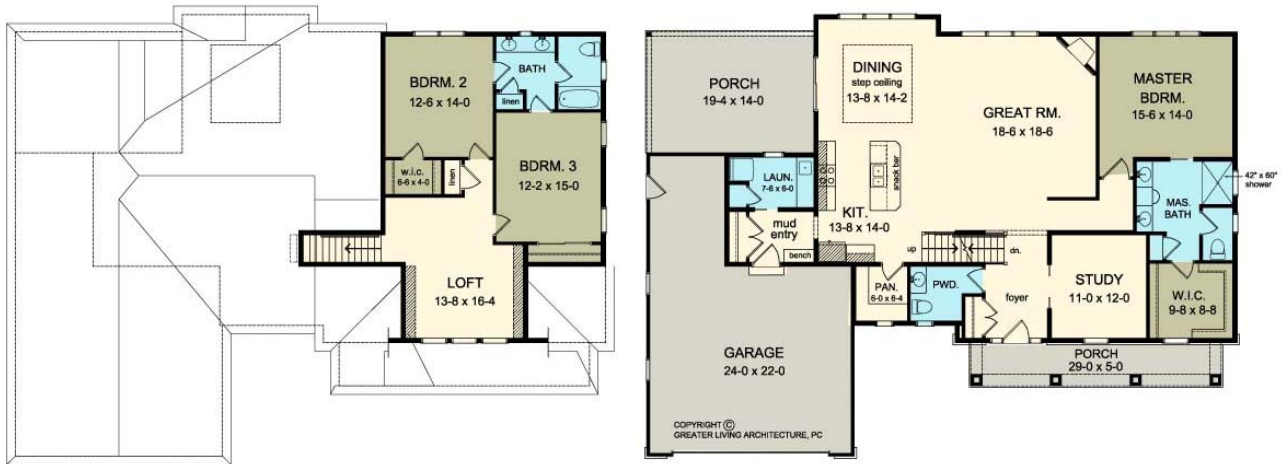

**THE NORTH BAY**

www.greaterliving.com

© Copyright 2014

\*\*\* Images shown may differ from final construction documents. \*\*\*

FIRST FLOOR	1867 sq.ft.	<b>9'-0" First Floor Ceiling Height</b>	WIDTH	<b>68' 4"</b>
SECOND FLOOR	875 sq.ft.		DEPTH	<b>51' 2"</b>
TOTAL	2742 sq.ft.		PROJECT	<b>15251B</b>