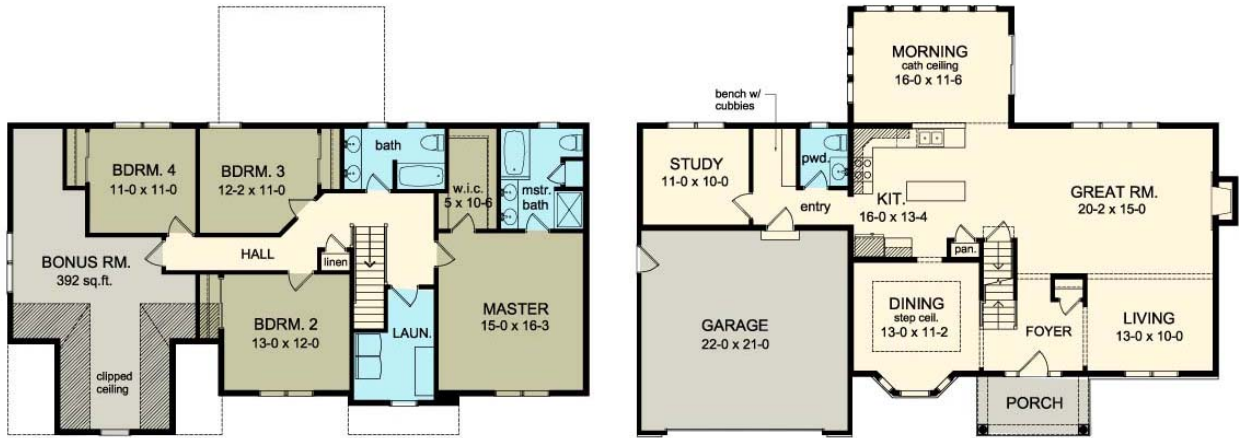

## THE REYNOLDS

www.greaterliving.com

© Copyright 2012

\*\*\* Images shown may differ from final construction documents. \*\*\*

FIRST FLOOR	1443 sq.ft.	<b>9'-0" First Floor Ceiling Height</b>	WIDTH	<b>59' 8"</b>
SECOND FLOOR	1290 sq.ft.		DEPTH	<b>44' 0"</b>
TOTAL	2733 sq.ft.		PROJECT	<b>5898C</b>