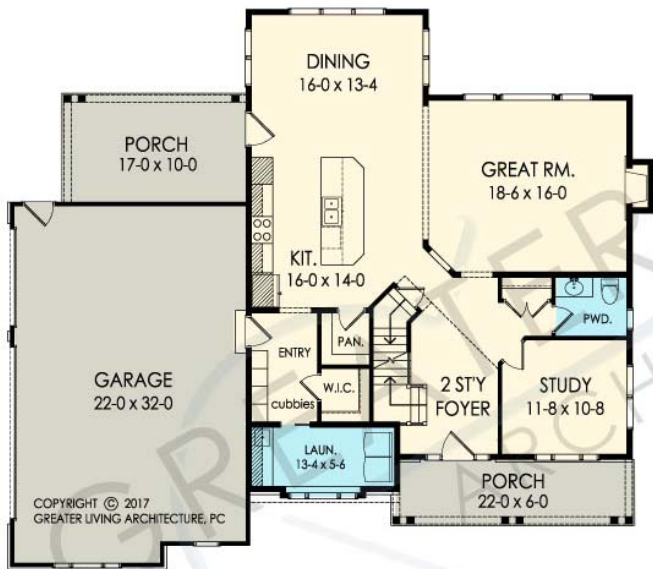

THE BRADFORD

www.greaterliving.com

© Copyright 2017

**** Images shown may differ from final construction documents. ****

FIRST FLOOR	1403 sq.ft.	9'-0" First Floor Ceiling Height	WIDTH	58' 0"
SECOND FLOOR	1321 sq.ft.		DEPTH	52' 0"
TOTAL	2724 sq.ft.		PROJECT	15354