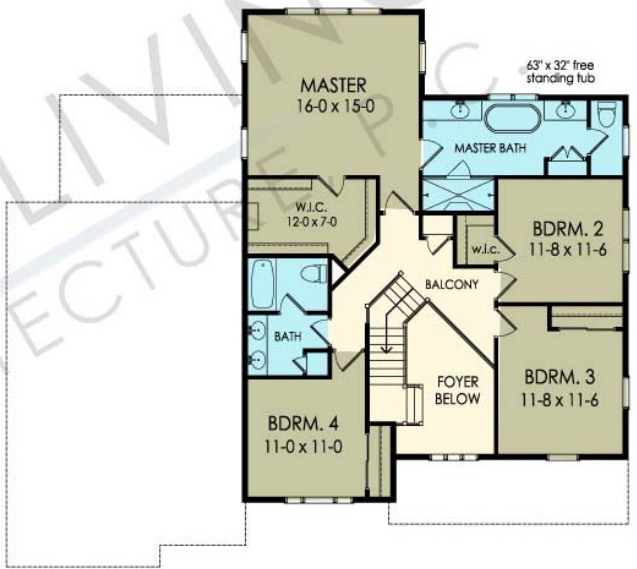

THE BRADFORD

www.greaterliving.com

© Copyright 2017

**** Images shown may differ from final construction documents. ****

FIRST FLOOR	1403 sq.ft.	9'-0" First Floor Ceiling Height	WIDTH	58' 0"
SECOND FLOOR	1321 sq.ft.		DEPTH	52' 0"
TOTAL	2724 sq.ft.		PROJECT	15354