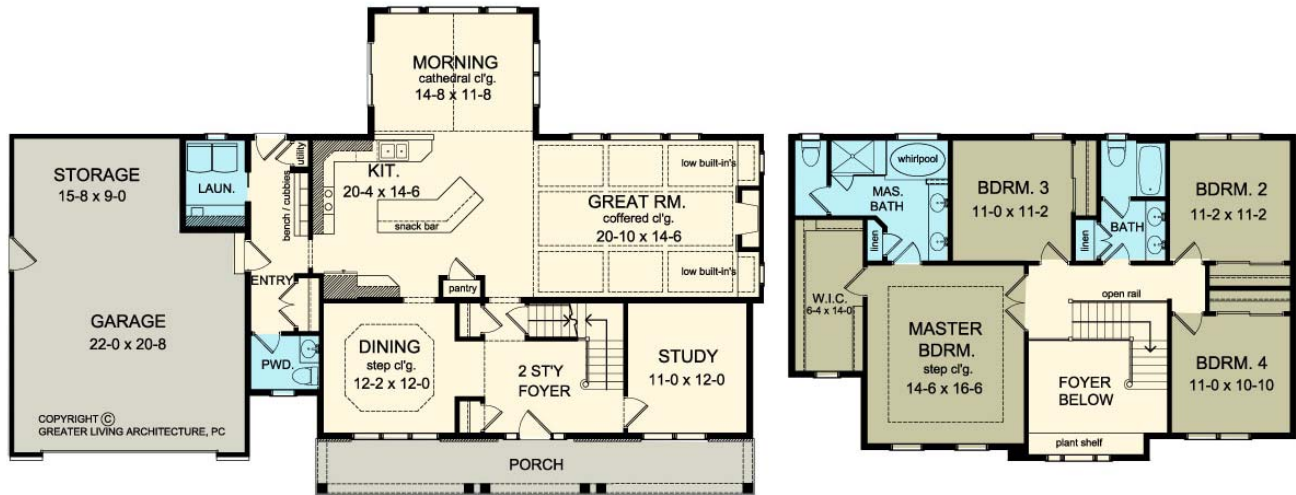

THE EAGLE

www.greaterliving.com

© Copyright 2012

*** Images shown may differ from final construction documents. ***

FIRST FLOOR	1532 sq.ft.	9'-0" First Floor Ceiling Height	WIDTH	68' 4"
SECOND FLOOR	1184 sq.ft.		DEPTH	44' 8"
TOTAL	2716 sq.ft.		PROJECT	150400