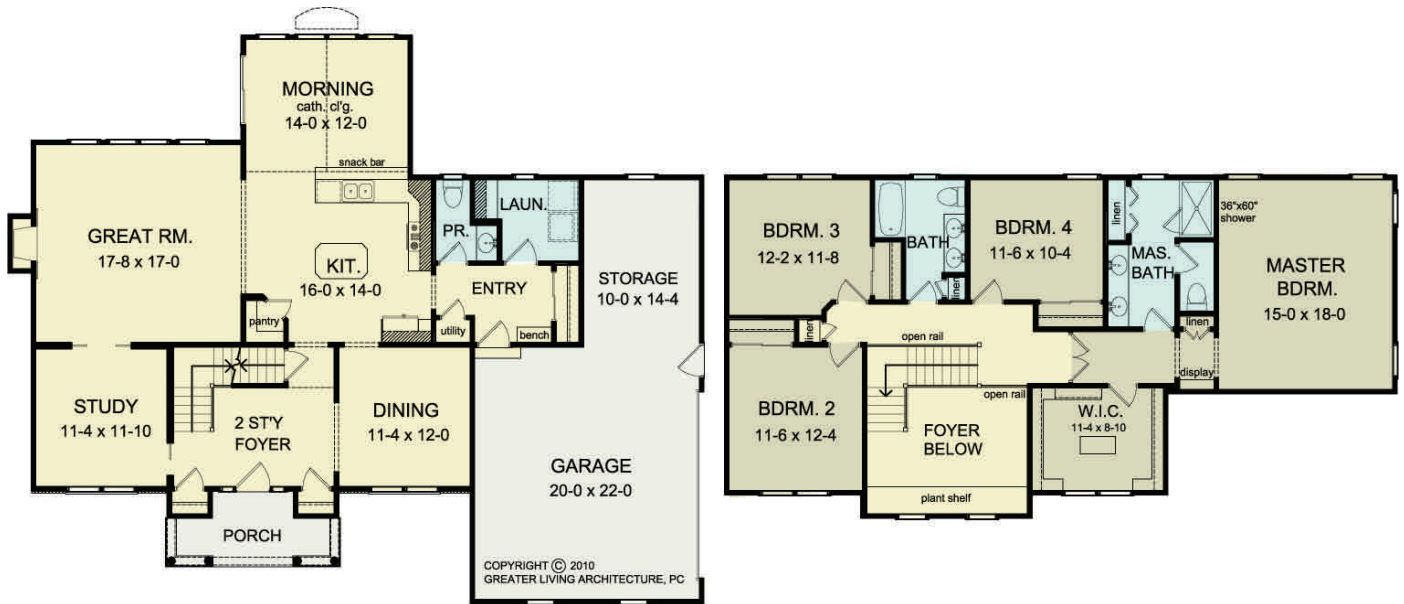

**THE JEFFERSON**

www.greaterliving.com

© Copyright 2010

FIRST FLOOR	1410 sq.ft.	<b>9'-0" First Floor Ceiling Height</b>	WIDTH	<b>57' 8"</b>
SECOND FLOOR	1292 sq.ft.		DEPTH	<b>48' 8"</b>
TOTAL	2702 sq.ft.		PROJECT	<b>15162</b>