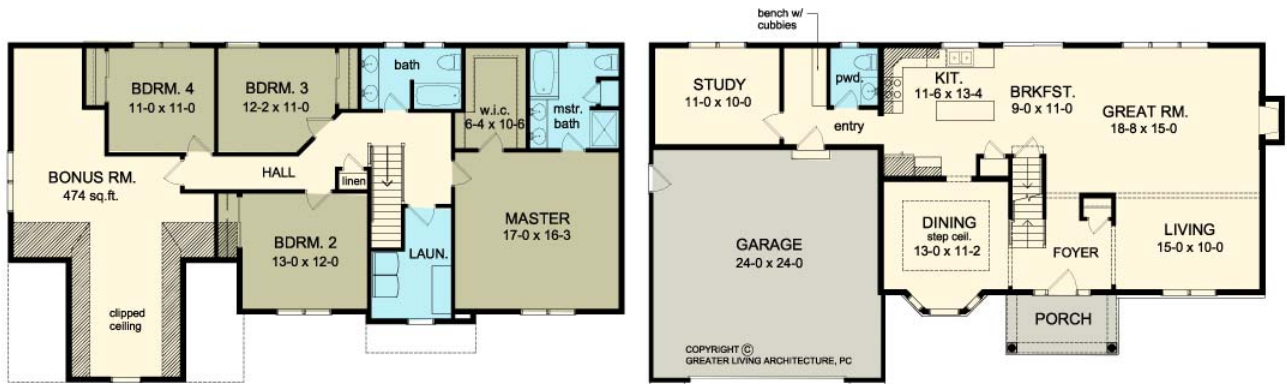

## THE MAYBERRY

www.greaterliving.com

© Copyright 2013

\*\*\* Images shown may differ from final construction documents. \*\*\*

FIRST FLOOR	1313 sq.ft.	<b>9'-0" First Floor Ceiling Height</b>	WIDTH	<b>63' 8"</b>
SECOND FLOOR	1346 sq.ft.		DEPTH	<b>35' 0"</b>
TOTAL	2659 sq.ft.		PROJECT	<b>5898D</b>