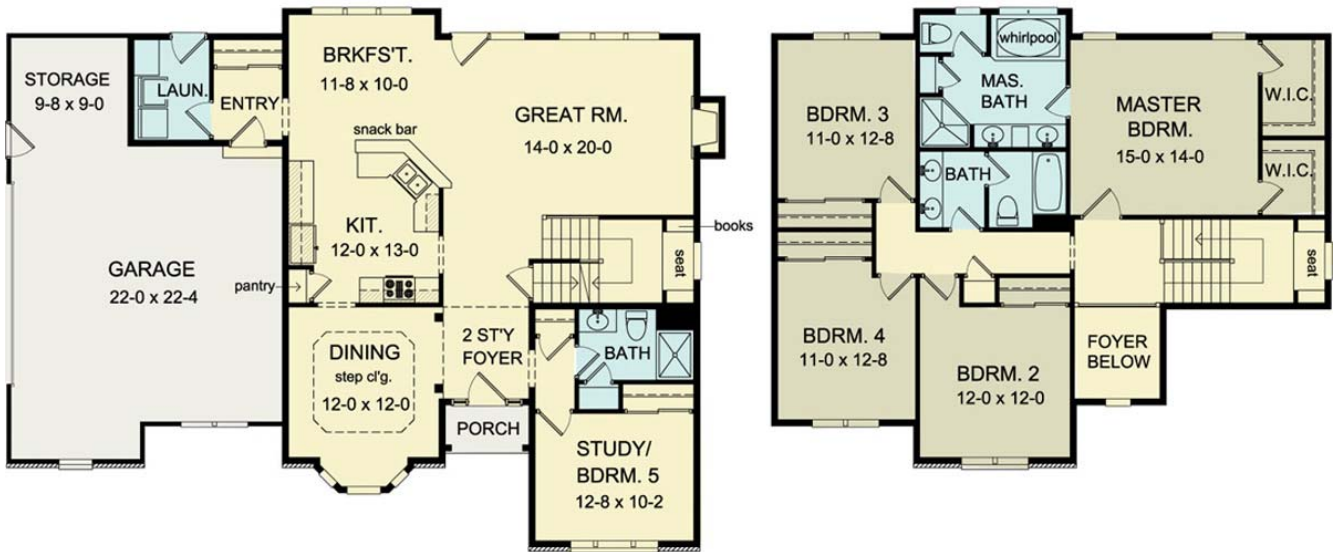

## THE ATWATER

www.greaterliving.com

© Copyright 2006

FIRST FLOOR	1355 sq.ft.	<b>9'-0" First Floor Ceiling Height</b>	WIDTH	55' 4"
SECOND FLOOR	1271 sq.ft.		DEPTH	43' 0"
TOTAL	2626 sq.ft.		PROJECT	15009