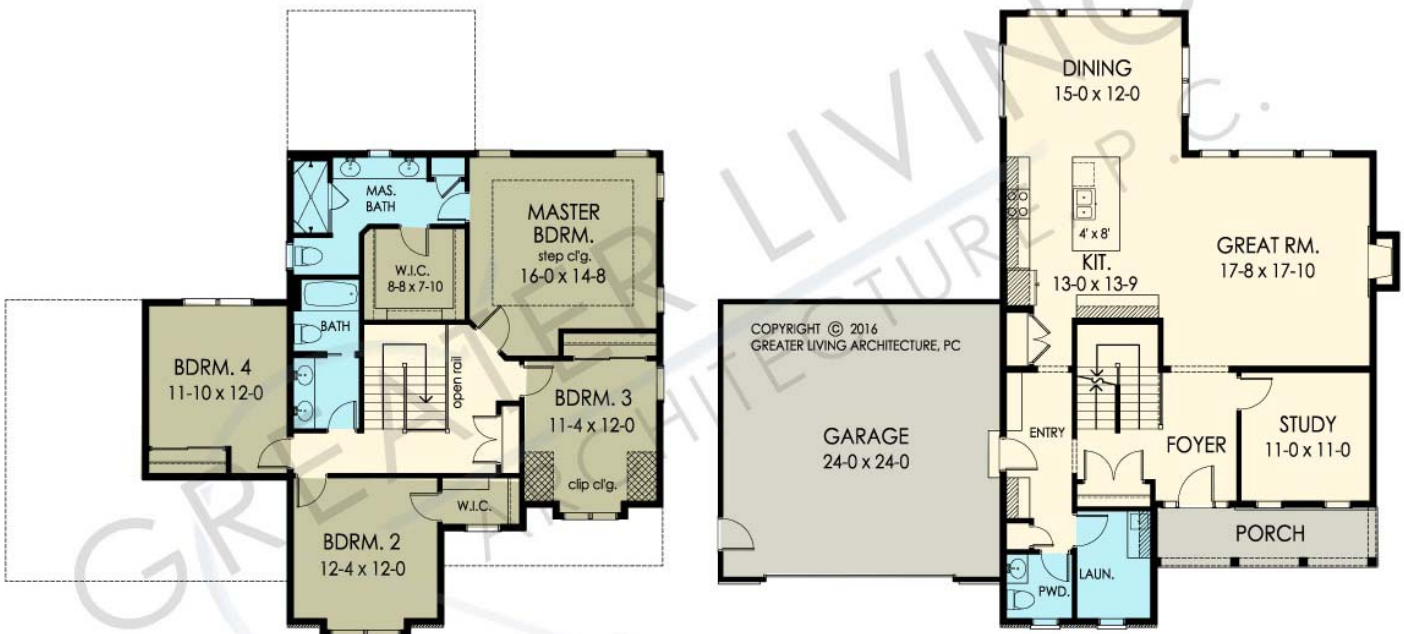

THE FOX HILL

www.greaterliving.com

© Copyright 2016

*** Images shown may differ from final construction documents. ***

FIRST FLOOR	1296 sq.ft.	9'-0" First Floor Ceiling Height	WIDTH	56' 0"
SECOND FLOOR	1321 sq.ft.		DEPTH	52' 4"
TOTAL	2617 sq.ft.		PROJECT	15327C