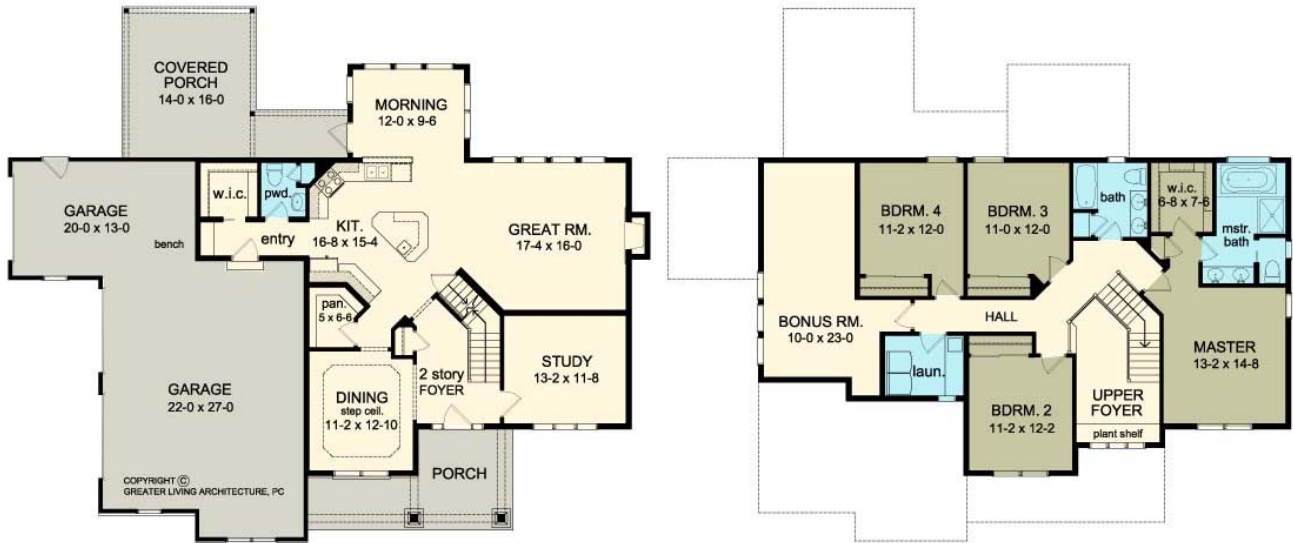

THE REDFIELD

www.greaterliving.com

© Copyright 2012

*** Images shown may differ from final construction documents. ***

FIRST FLOOR	1334 sq.ft.	9'-0" First Floor Ceiling Height	WIDTH	66' 8"
SECOND FLOOR	1251 sq.ft.		DEPTH	57' 0"
TOTAL	2585 sq.ft.		PROJECT	15154C