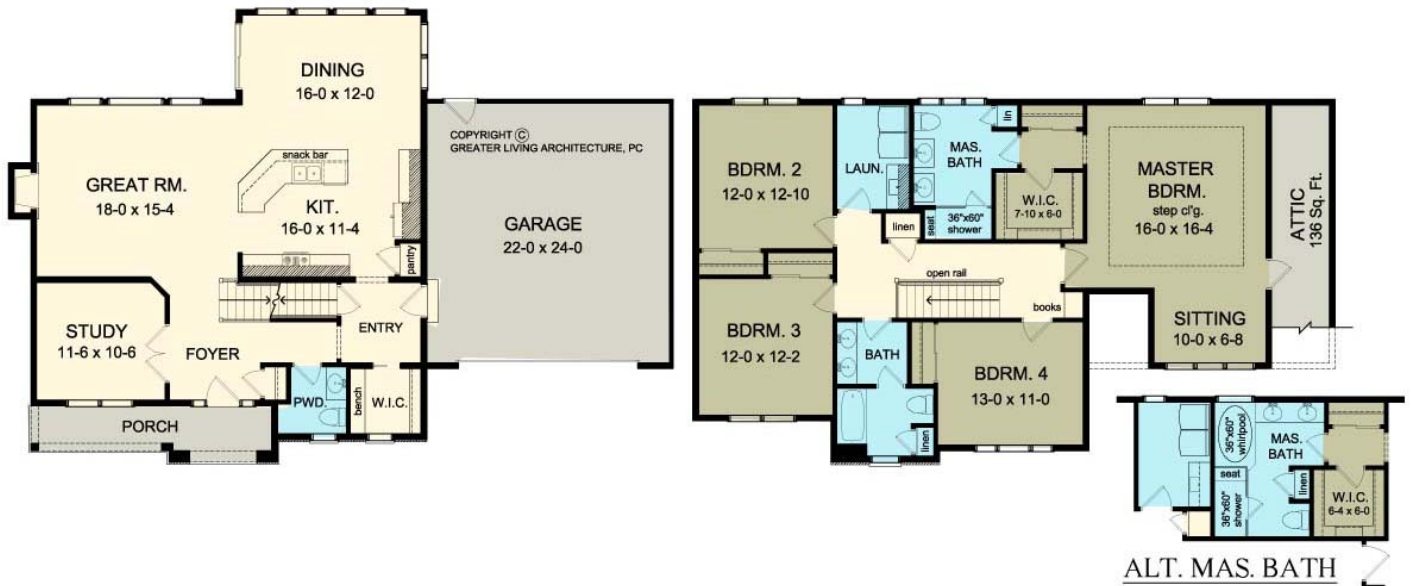

THE VILLAGER

www.greaterliving.com

© Copyright 2012

*** Images shown may differ from final construction documents. ***

FIRST FLOOR	1143 sq.ft.	9'-0" First Floor Ceiling Height	WIDTH	57' 4"
SECOND FLOOR	1440 sq.ft.		DEPTH	40' 4"
TOTAL	2583 sq.ft.		PROJECT	15229B