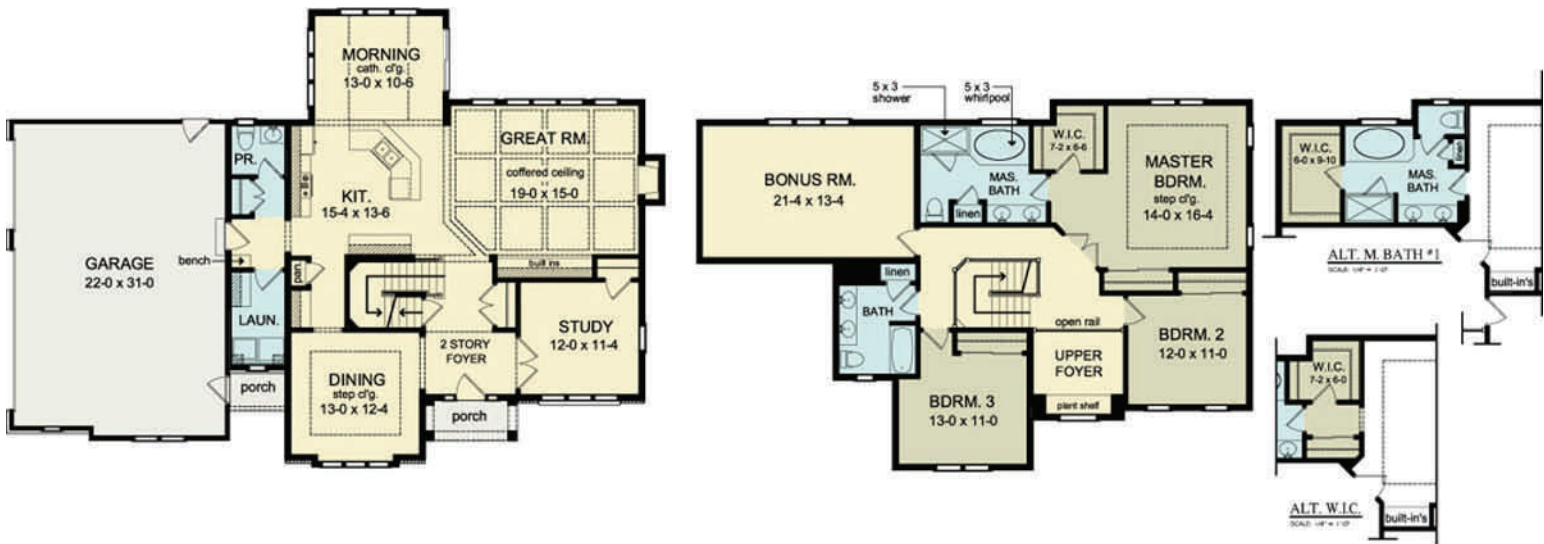

THE COVENTRY

www.greaterliving.com

© Copyright 2008

FIRST FLOOR	1441 sq.ft.	9'-0" First Floor Ceiling Height	WIDTH	63' 8"
SECOND FLOOR	1130 sq.ft.		DEPTH	45' 0"
TOTAL	2571 sq.ft.		PROJECT	15090