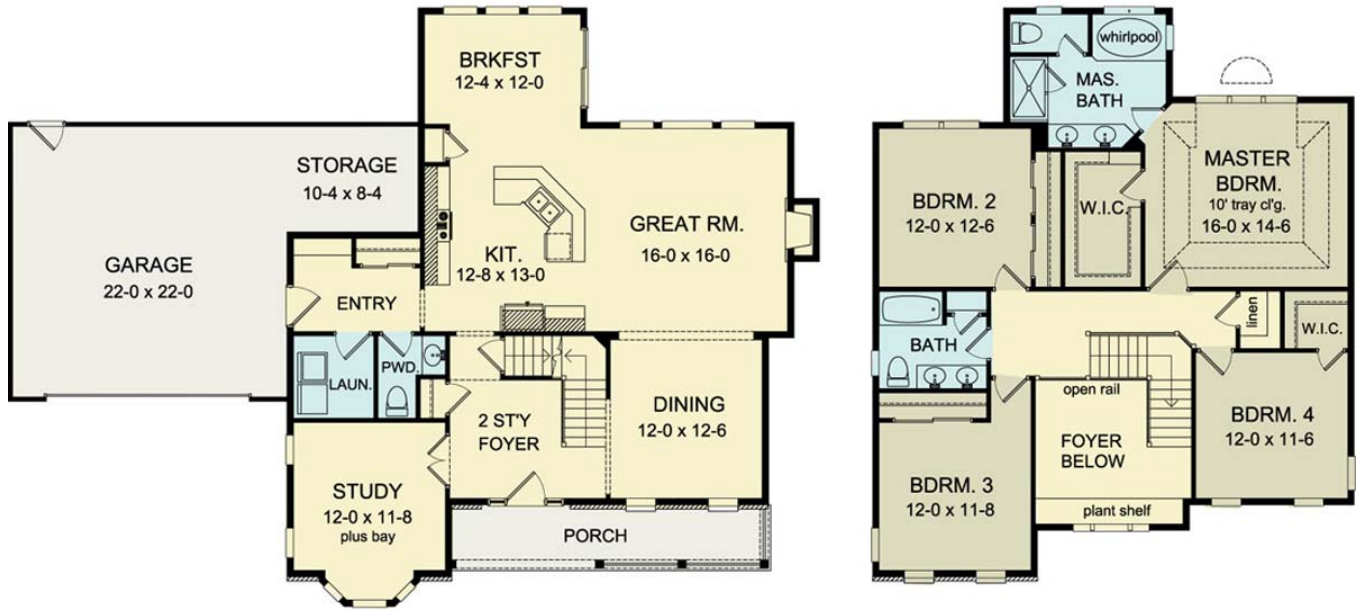

THE HAZELTON

www.greaterliving.com

© Copyright 2007

FIRST FLOOR	1299 sq.ft.	9'-0" First Floor Ceiling Height	WIDTH	62' 0"
SECOND FLOOR	1265 sq.ft.		DEPTH	45' 2"
TOTAL	2564 sq.ft.		PROJECT	15045