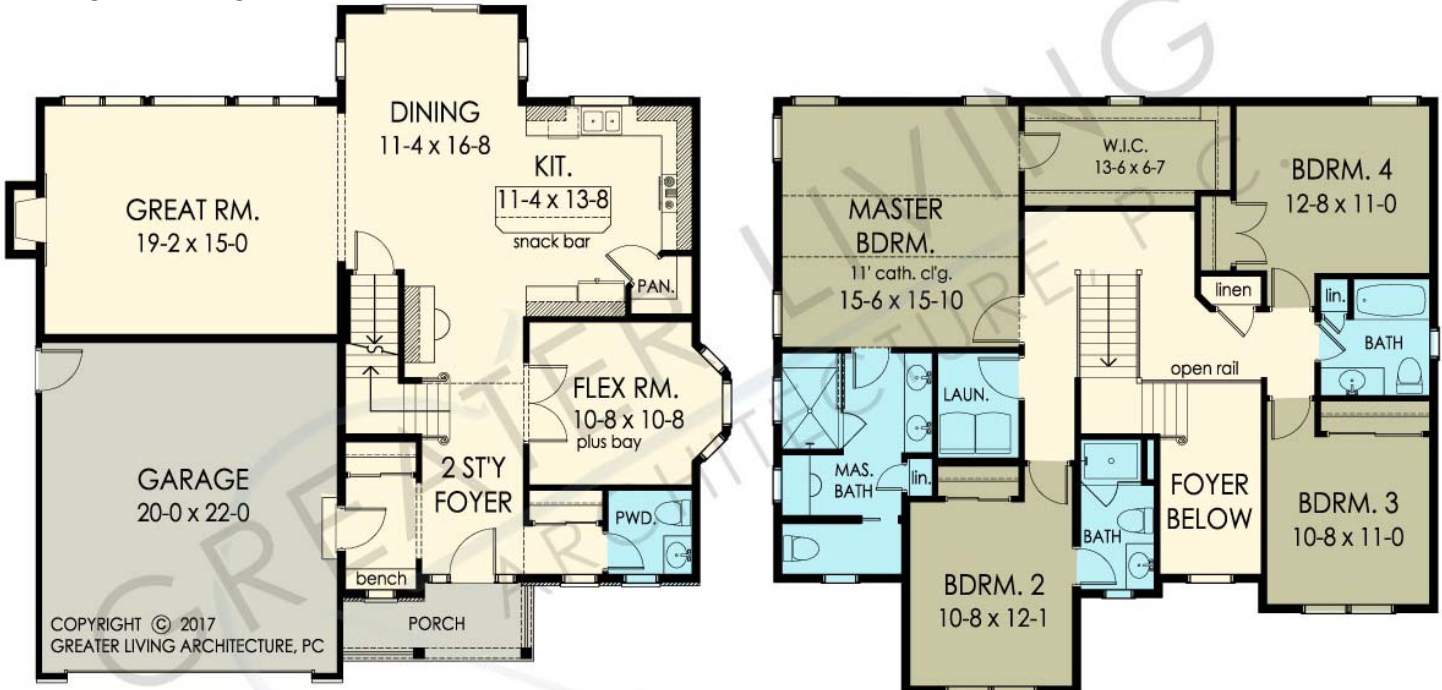

THE WISTERIA LANE

www.greaterliving.com

© Copyright 2015

**** Images shown may differ from final construction documents. ***

FIRST FLOOR	1155 sq.ft.	9'-0" First Floor Ceiling Height	WIDTH	43' 4"
SECOND FLOOR	1407 sq.ft.		DEPTH	44' 0"
TOTAL	2562 sq.ft.		PROJECT	15307