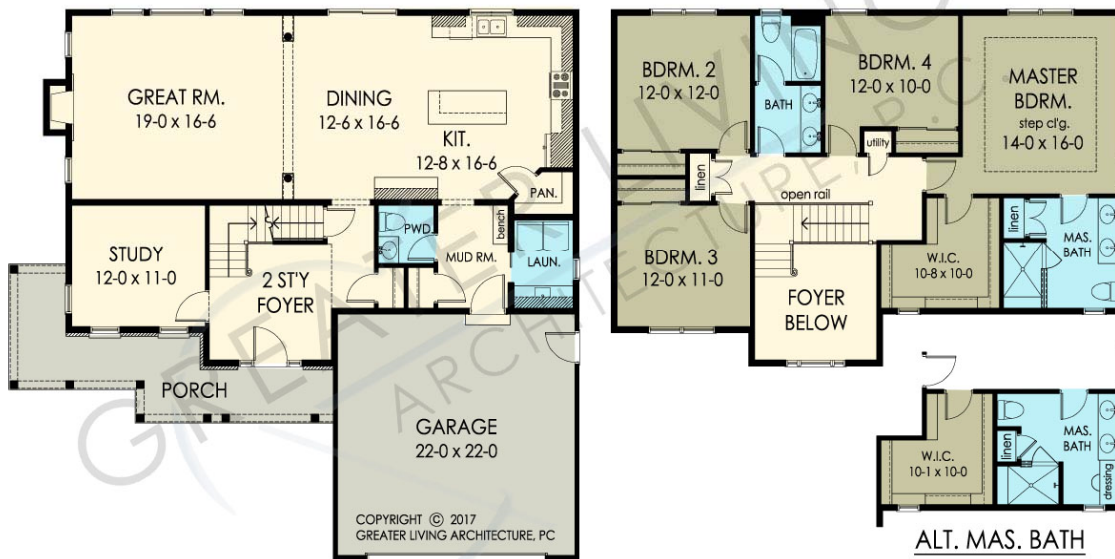

THE COUNTRY RIDGE

www.greaterliving.com

© Copyright 2017

*** Images shown may differ from final construction documents. ***

FIRST FLOOR	1333 sq.ft.	9'-0" First Floor Ceiling Height	WIDTH	51' 0"
SECOND FLOOR	1219 sq.ft.		DEPTH	49' 8"
TOTAL	2552 sq.ft.		PROJECT	15371