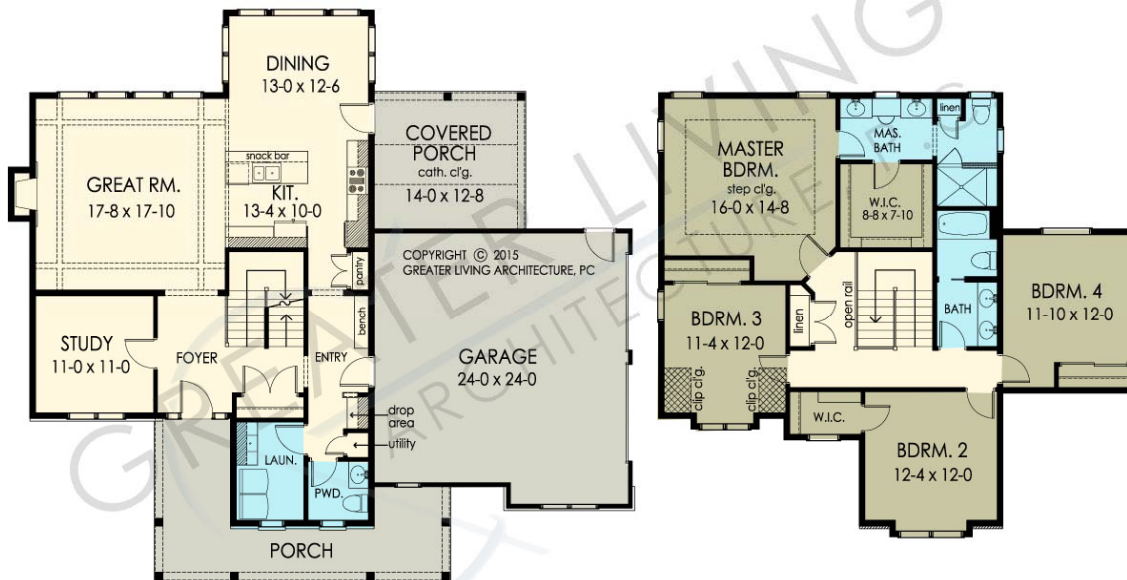

THE WILMINGTON

www.greaterliving.com

© Copyright 2015

*** Images shown may differ from final construction documents. ***

FIRST FLOOR	1211 sq.ft.	9'-0" First Floor Ceiling Height	WIDTH	56' 0"
SECOND FLOOR	1321 sq.ft.		DEPTH	53' 0"
TOTAL	2532 sq.ft.		PROJECT	15327B