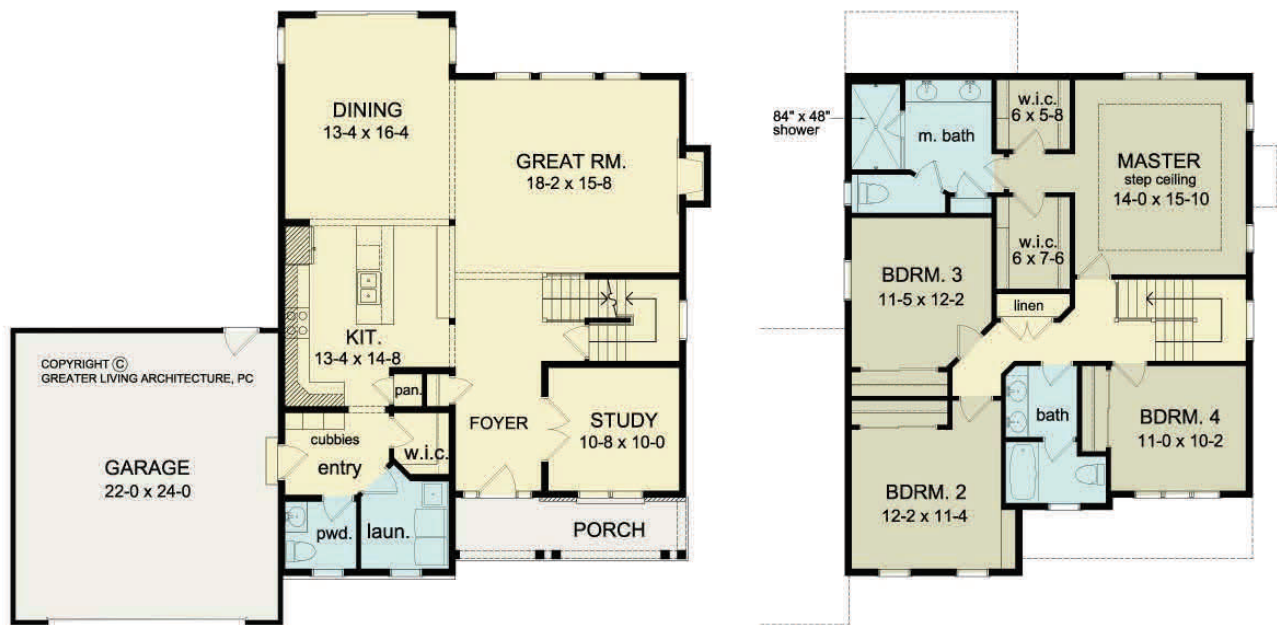

THE LIVONIA

www.greaterliving.com

© Copyright 2012

*** Images shown may differ from final construction documents. ***

FIRST FLOOR	1293 sq.ft.	9'-0" First Floor Ceiling Height	WIDTH	54' 8"
SECOND FLOOR	1231 sq.ft.		DEPTH	49' 8"
TOTAL	2524 sq.ft.		PROJECT	15131F