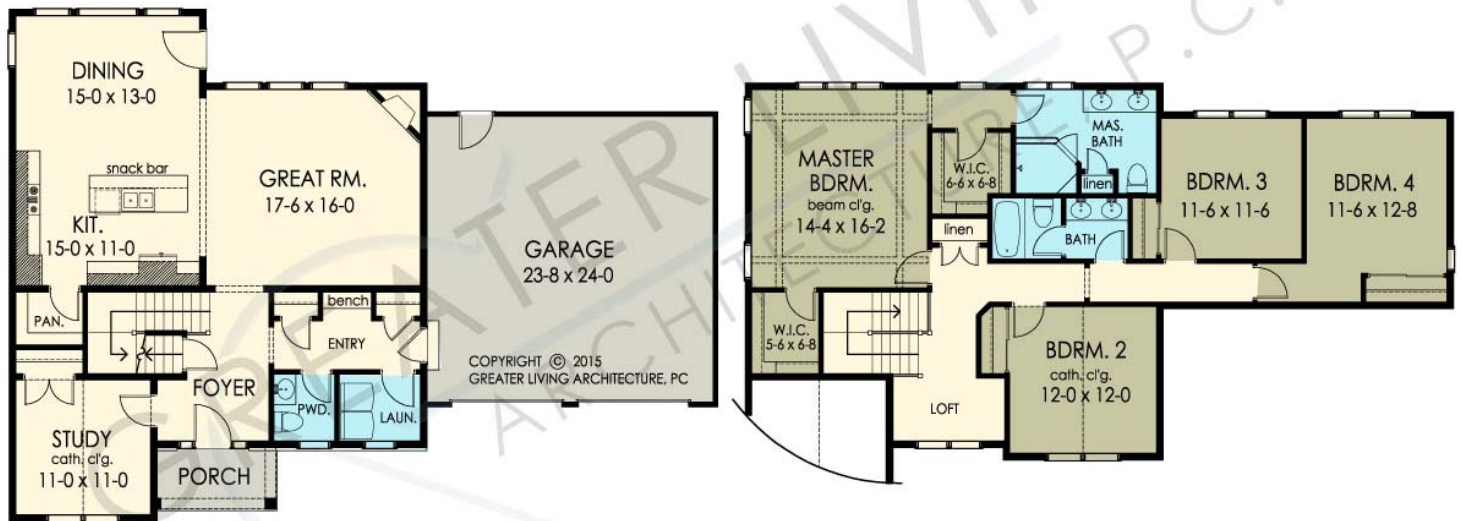

## THE MARQUETTE

www.greaterliving.com

© Copyright 2015

\*\*\* Images shown may differ from final construction documents. \*\*\*

FIRST FLOOR	1176 sq.ft.	<b>9'-0" First Floor Ceiling Height</b>	WIDTH	<b>57' 8"</b>
SECOND FLOOR	1337 sq.ft.		DEPTH	<b>41' 8"</b>
TOTAL	2513 sq.ft.		PROJECT	<b>15264B</b>