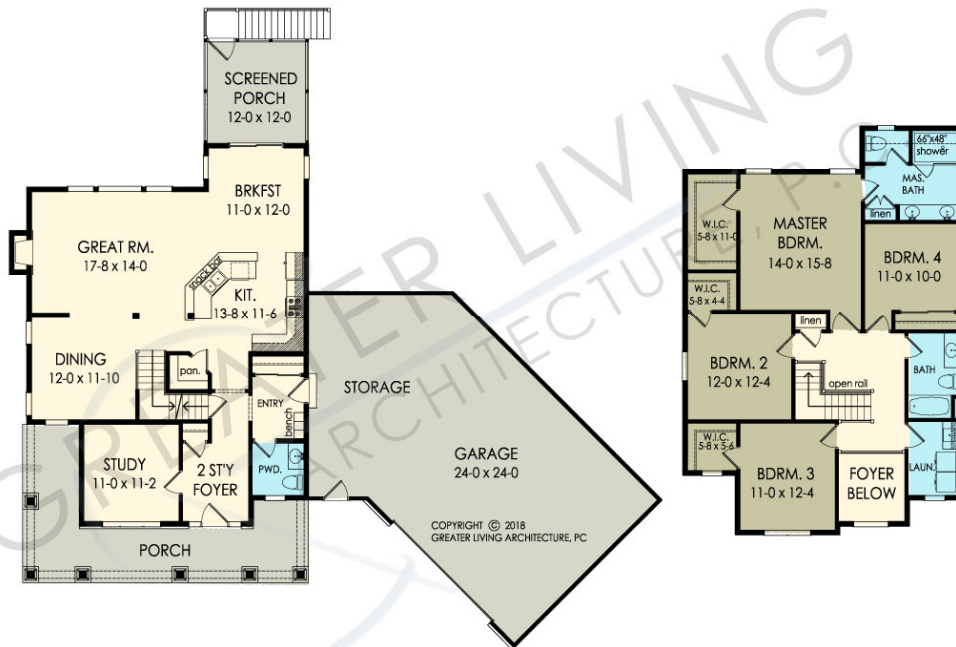

**THE CLARION**

www.greaterliving.com

© Copyright 2018

\*\*\* Images shown may differ from final construction documents. \*\*\*

FIRST FLOOR	1232 sq.ft.	<b>9'-0" First Floor Ceiling Height</b>	WIDTH	72' 11"
SECOND FLOOR	1278 sq.ft.		DEPTH	70' 0"
TOTAL	2510sq.ft.		PROJECT	5986H