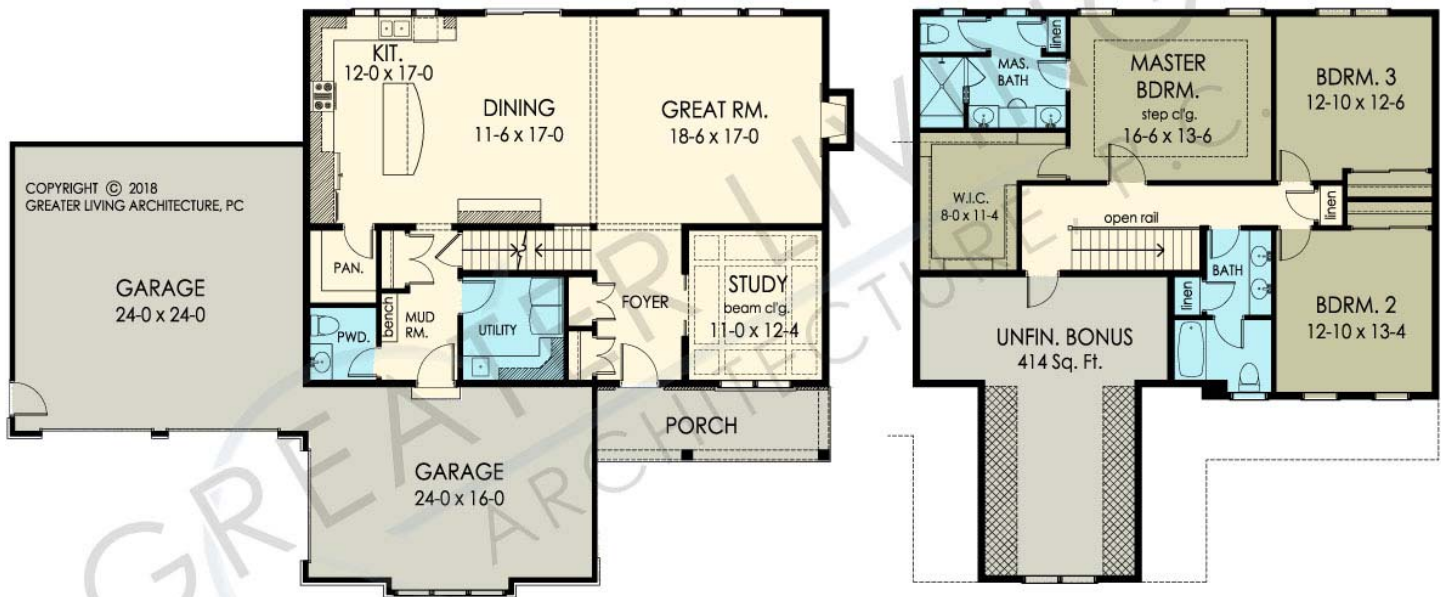

THE LIVINGSTON

www.greaterliving.com

© Copyright 2018

*** Images shown may differ from final construction documents. ***

| | | | | |
|--------------|-------------|---|---------|----------------|
| FIRST FLOOR | 1325 sq.ft. | 9'-0" First Floor Ceiling Height | WIDTH | 67' 0" |
| SECOND FLOOR | 1157 sq.ft. | | DEPTH | 48' 10" |
| TOTAL | 2482 sq.ft. | | PROJECT | 15379 |