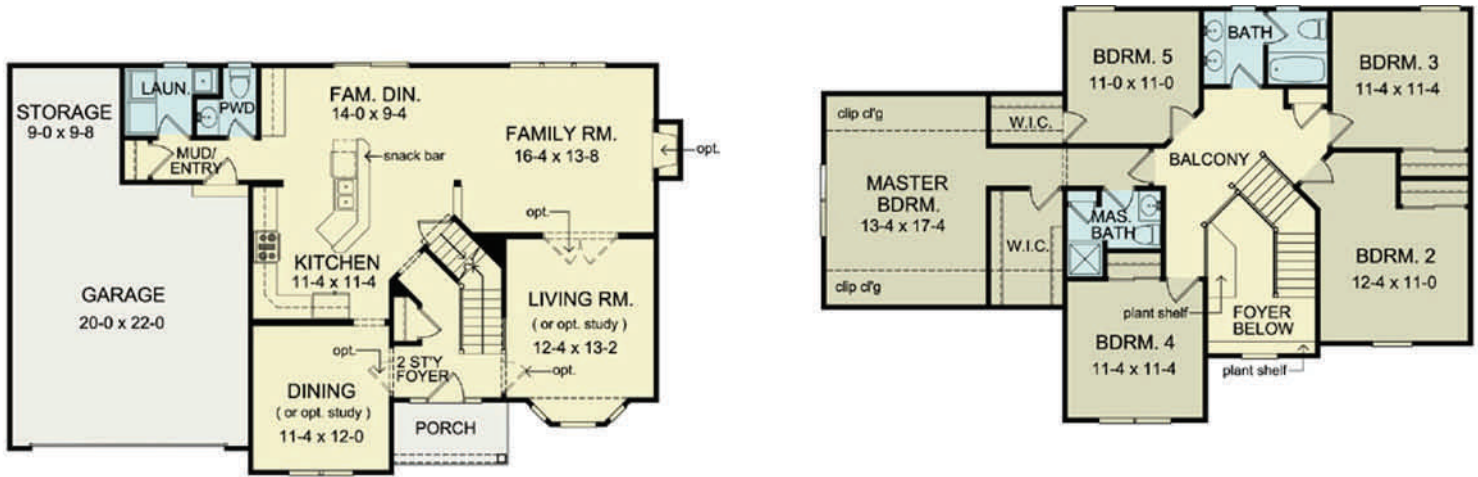

**THE ALAMEDA**

www.greaterliving.com

© Copyright 2007

FIRST FLOOR	1144 sq.ft.	<b>9'-0" First Floor Ceiling Height</b>	WIDTH	<b>54' 0"</b>
SECOND FLOOR	1313 sq.ft.		DEPTH	<b>34' 0"</b>
TOTAL	2457 sq.ft.		PROJECT	<b>5988C</b>