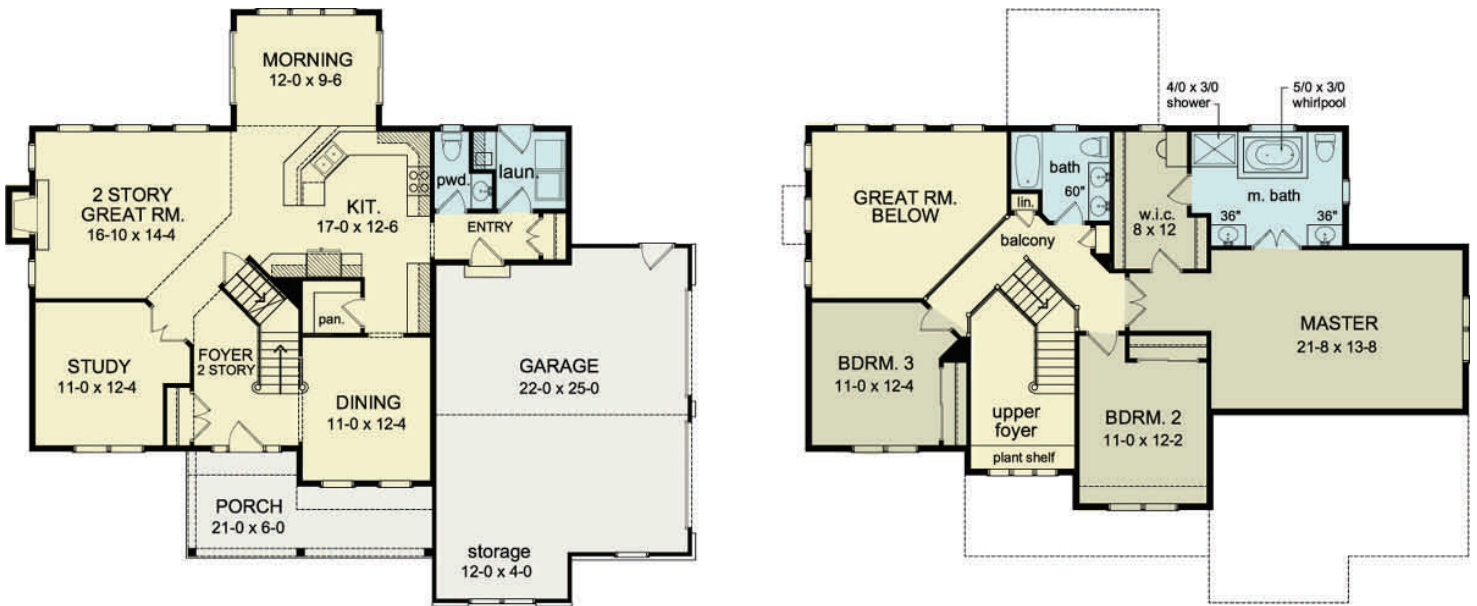

THE BUCKEYE

www.greaterliving.com

© Copyright 2010

FIRST FLOOR	1286 sq.ft.	9'-0" First Floor Ceiling Height	WIDTH	57' 0"
SECOND FLOOR	1156 sq.ft.		DEPTH	51' 0"
TOTAL	2442 sq.ft.		PROJECT	15140