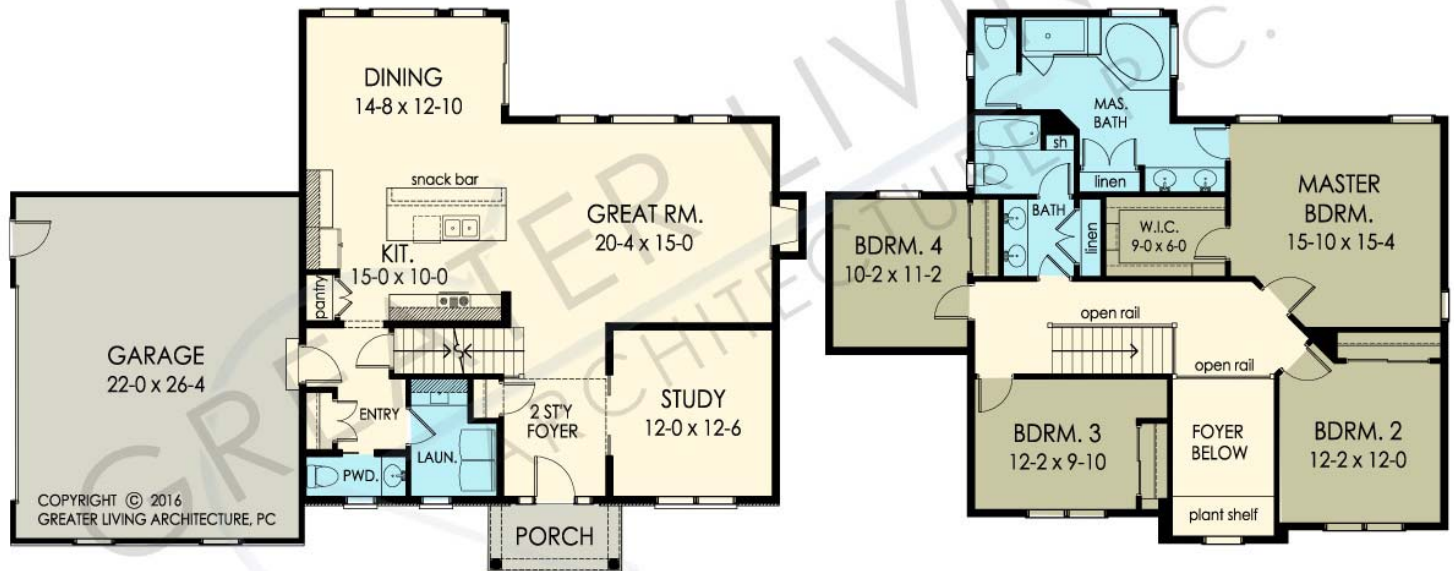

## THE WINNEBAGO

www.greaterliving.com

© Copyright 2010

\*\*\* Images shown may differ from final construction documents. \*\*\*

FIRST FLOOR	1169 sq.ft.	<b>9'-0" First Floor Ceiling Height</b>	WIDTH	<b>57' 8"</b>
SECOND FLOOR	1268 sq.ft.		DEPTH	<b>42' 0"</b>
TOTAL	2437 sq.ft.		PROJECT	<b>15073J</b>