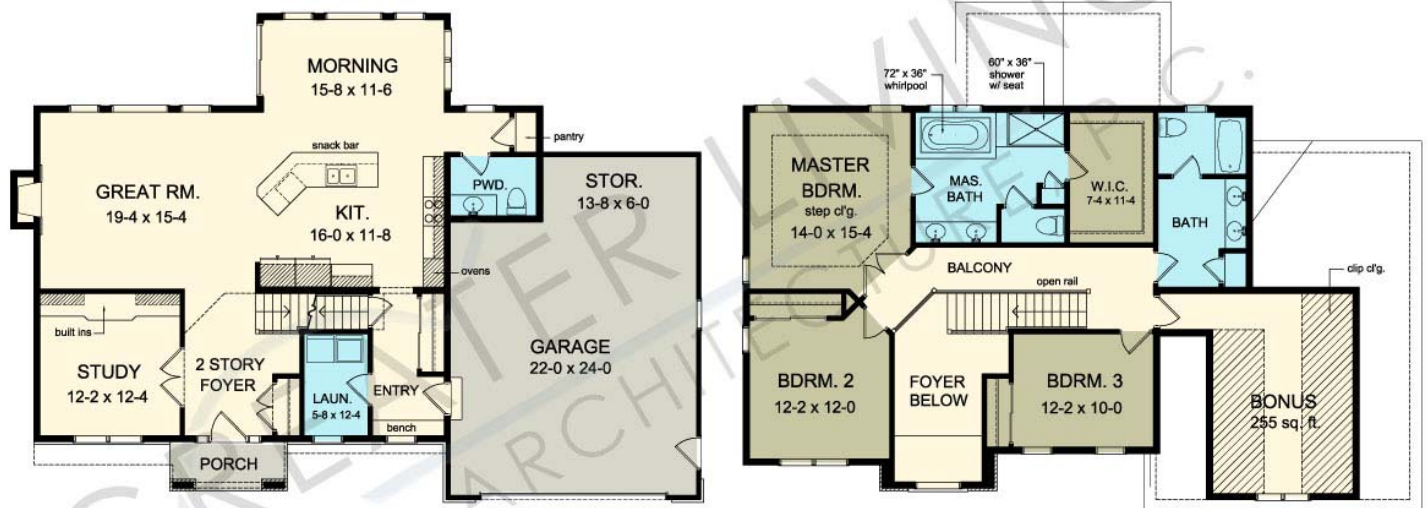

THE ROOSEVELT

www.greaterliving.com

© Copyright 2014

*** Images shown may differ from final construction documents. ***

FIRST FLOOR	1257 sq.ft.	10'-0" First Floor Ceiling Height	WIDTH	57' 8"
SECOND FLOOR	1125 sq.ft.		DEPTH	42' 0"
TOTAL	2382 sq.ft.		PROJECT	15293C