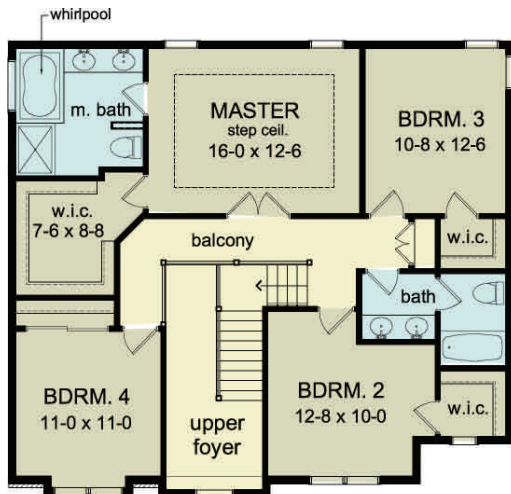

THE HITCHCOCK

www.greaterliving.com

© Copyright 2010

FIRST FLOOR	1203 sq.ft.	9'-0" First Floor Ceiling Height	WIDTH	62' 2"
SECOND FLOOR	1160 sq.ft.		DEPTH	38' 4"
TOTAL	2363 sq.ft.		PROJECT	5991D