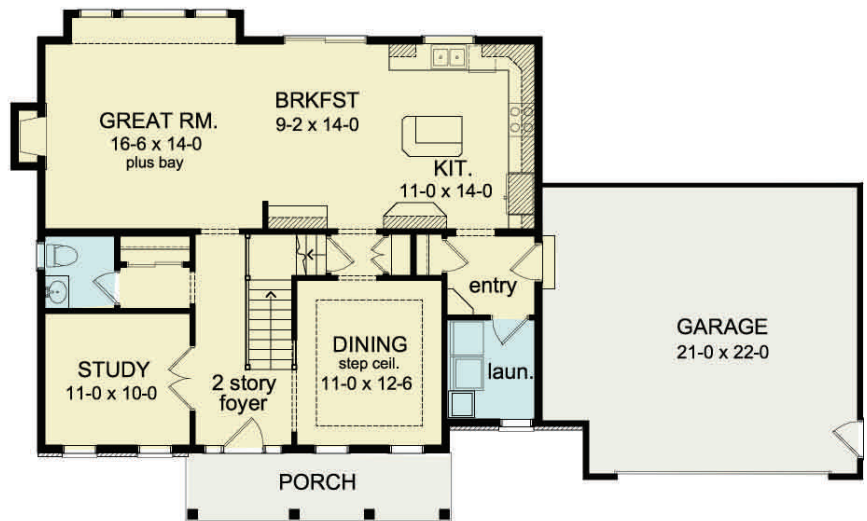

THE HITCHCOCK

www.greaterliving.com

© Copyright 2010

FIRST FLOOR	1203 sq.ft.	9'-0" First Floor Ceiling Height	WIDTH	62' 2"
SECOND FLOOR	1160 sq.ft.		DEPTH	38' 4"
TOTAL	2363 sq.ft.		PROJECT	5991D