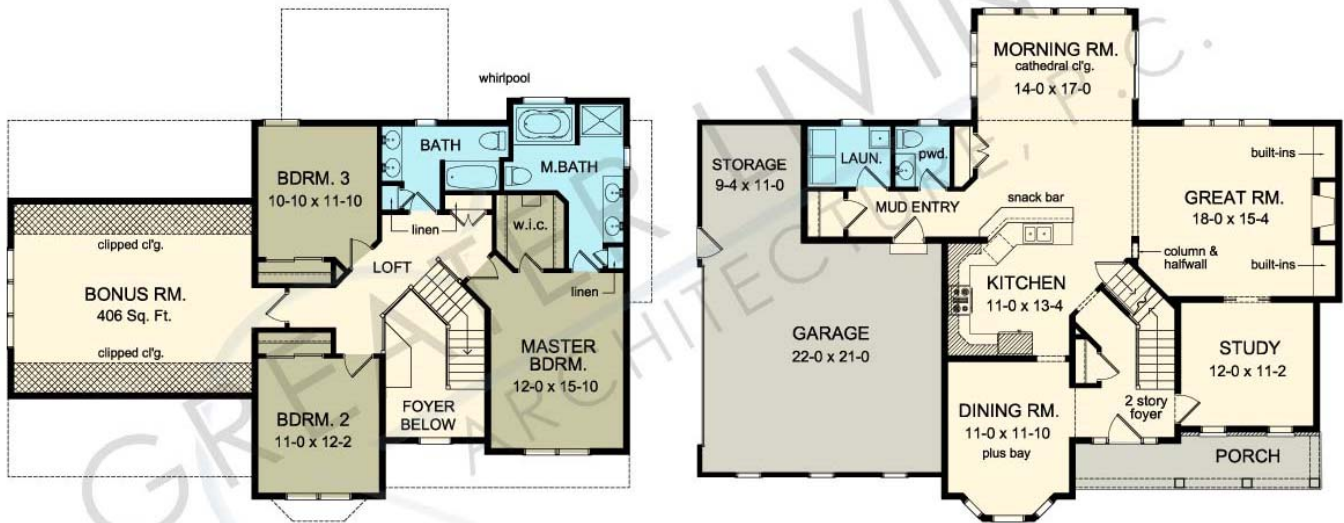

THE LYONS

www.greaterliving.com

© Copyright 2007

| | | | | |
|--------------|-------------|---|---------|---------------|
| FIRST FLOOR | 1368 sq.ft. | 9'-0" First Floor Ceiling Height | WIDTH | 58' 0" |
| SECOND FLOOR | 985 sq.ft. | | DEPTH | 44' 0" |
| TOTAL | 2353 sq.ft. | | PROJECT | 5988E |