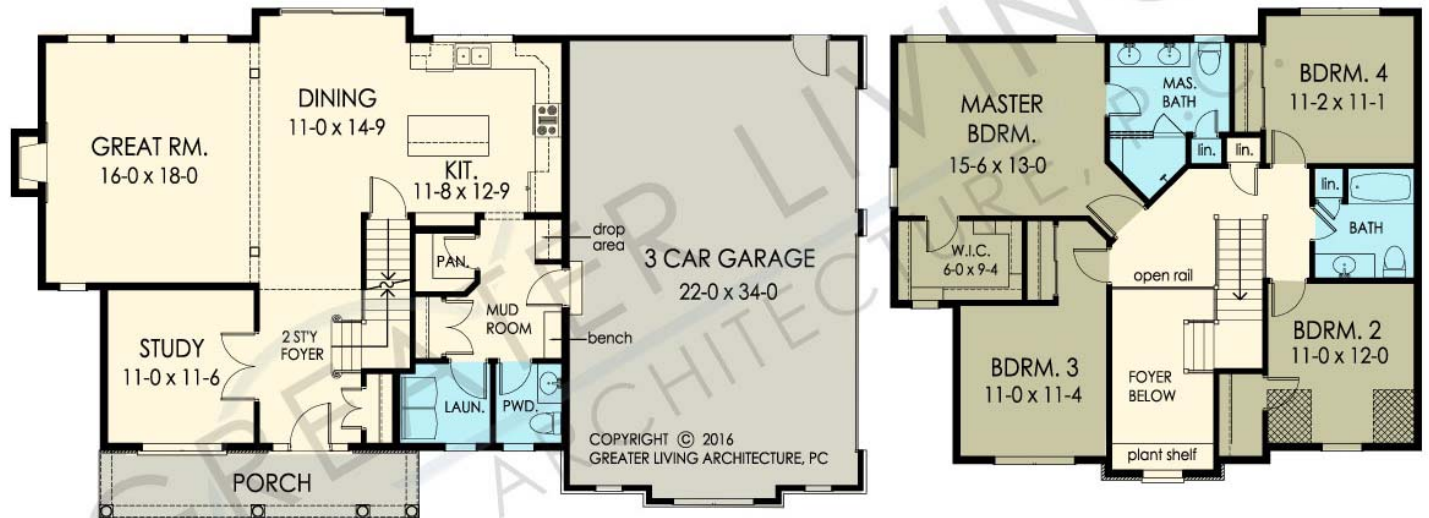

THE VALENCIA

www.greaterliving.com

© Copyright 2017

*** Images shown may differ from final construction documents. ***

FIRST FLOOR	1197 sq.ft.	9'-0" First Floor Ceiling Height	WIDTH	61' 8"
SECOND FLOOR	1137 sq.ft.		DEPTH	36' 0"
TOTAL	2334 sq.ft.		PROJECT	15356